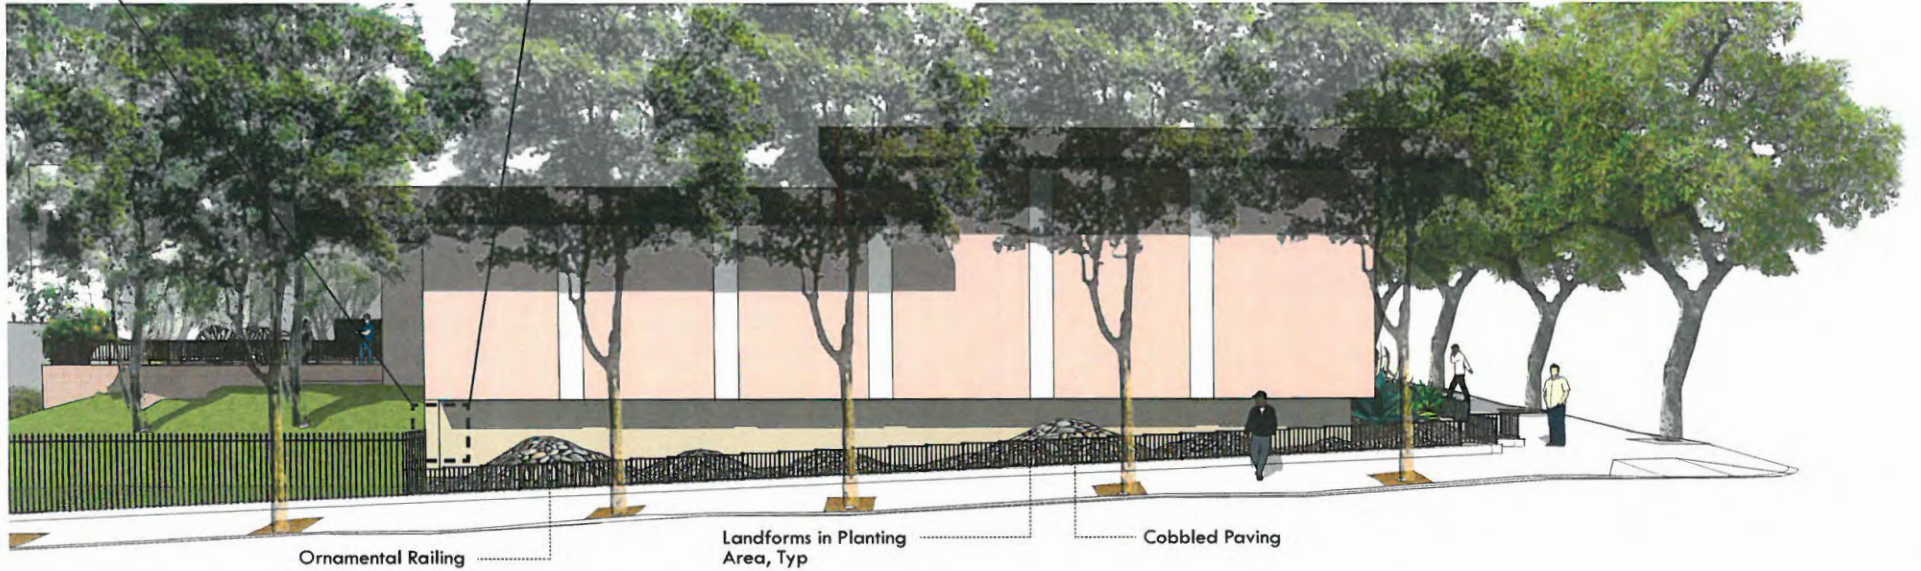

The Department of Public Works' initial plans for improvements to the exterior landscaping at the Eureka Valley/Harvey Milk Branch, identify the following strategies to meet the goals.

- The use of undulating cobbled paving and large native plants
- Removal of overgrown shrubs and grasses
- Placement of a low border fence to define planting areas

Parking Lot

- COBBLED PAVING
- HARDY ORNAMENTAL PLANTING
- ORNAMENTAL RAILING AT CURBS, WALLS, AND PLANTING AREAS
- REDUCE SEATING AND PLANTING AREAS
- EVALUATE AND UPDATE SIGNAGE
- IMPROVED DRIVEWAY ACCESS FROM 16TH AND POND STREETS

Cobbled Paving

+

Landforms in Planting Areas

+

Ornamental Railing

Cobbled Paving
 Landforms in Planting Area
 Ornamental Railing

Ornamental Railing
 Landforms in Planting Area, Typ
 Cobbled Paving

PROSPER ST

Building Design & Construction

Proposed Landscape Improvements

Eureka Valley / Harvey Milk Memorial Branch Library | Community Meeting | 10.26.2016

Cobbled Paving

+

Landforms in Planting Areas

+

Ornamental Railing