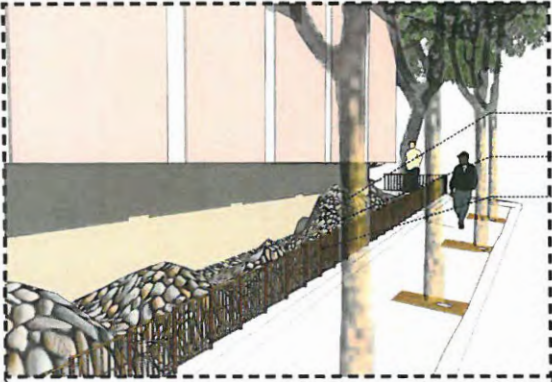

The Department of Public Works' initial plans for improvements to the exterior landscaping at the Eureka Valley/Harvey Milk Branch, identify the following strategies to meet the goals.

- The use of undulating cobbled paving and large native plants
- Removal of overgrown shrubs and grasses
- Placement of a low border fence to define planting areas

Parking Lot

- COBBLED PAVING
- HARDY ORNAMENTAL PLANTING
- ORNAMENTAL RAILING AT CURBS, WALLS, AND PLANTING AREAS
- REDUCE SEATING AND PLANTING AREAS
- EVALUATE AND UPDATE SIGNAGE
- IMPROVED DRIVEWAY ACCESS FROM 16TH AND POND STREETS

Cobbled Paving

+

Landforms in Planting Areas

+

Ornamental Railing

Cobbled Paving
 Landforms in Planting Area
 Ornamental Railing

Ornamental Railing
 Landforms in Planting Area, Typ
 Cobbled Paving

PROSPER ST

Building Design & Construction

Proposed Landscape Improvements

Eureka Valley / Harvey Milk Memorial Branch Library | Community Meeting | 10.26.2016

Cobbled Paving

+

Landforms in Planting Areas

+

Ornamental Railing