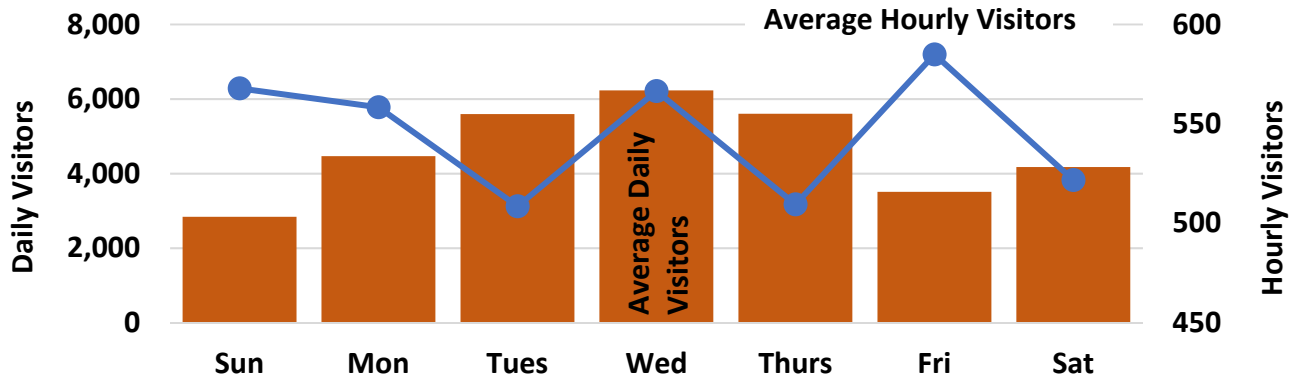

Visitor Traffic

Average Traffic by Hour and Day of Week

Day	9 AM	10 AM	11 AM	12 PM	1 PM	2 PM	3 PM	4 PM	5 PM	6 PM	7 PM
Sunday				1208	1030	1070	1122	1249			
Monday		1066	1036	1278	1226	1116	1070	1057	1087		
Tuesday	810	909	1064	1273	1230	1168	1057	1085	1075	799	719
Wednesday	936	1152	1295	1479	1381	1281	1203	1151	1100	776	708
Thursday	815	964	1067	1246	1264	1196	1156	1100	1018	756	628
Friday				1401	1223	1155	1083	1105	1052		
Saturday		950	907	1038	1163	1120	1127	1109	933		

Computer and WiFi Logins

Average Logins by Hour and Day of Week

Day	9 AM	10 AM	11 AM	12 PM	1 PM	2 PM	3 PM	4 PM	5 PM	6 PM	7 PM
Sunday				610	705	741	688	557			
Monday		632	685	751	752	757	744	732	622		
Tuesday	600	651	729	822	831	847	838	861	863	646	471
Wednesday	663	793	878	931	914	883	869	867	813	628	426
Thursday	582	685	735	821	839	841	830	865	846	643	462
Friday				749	817	828	806	792	682		
Saturday		505	576	636	682	713	735	643	509		

*Hourly 'traffic' includes both 'ins' and 'outs'; 'logins' include both Library computers and patron personal devices; darker colored areas indicate higher traffic/login volume; white areas indicate hours library is closed.