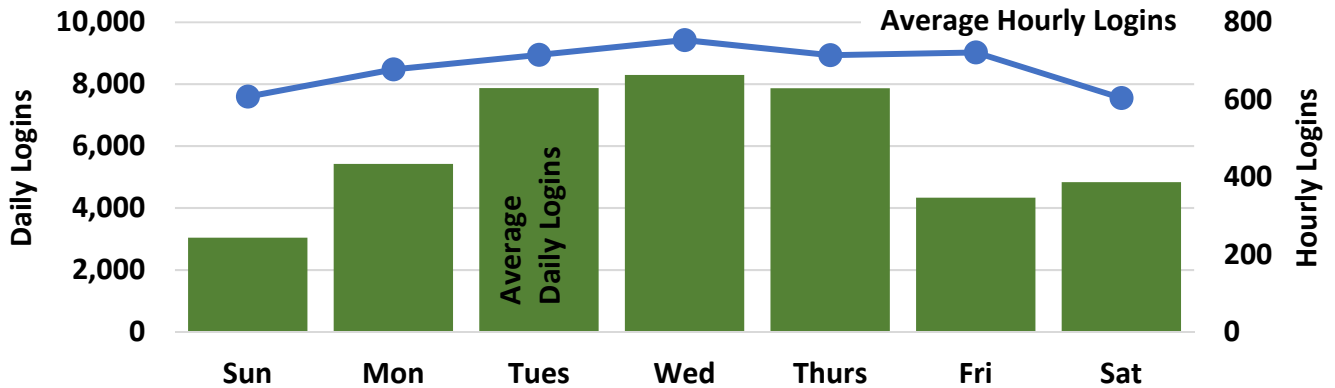

Visitor Traffic

Average Traffic by Hour and Day of Week

Day	9 AM	10 AM	11 AM	12 PM	1 PM	2 PM	3 PM	4 PM	5 PM	6 PM	7 PM
Sunday				1208	1030	1070	1122	1249			
Monday		1066	1036	1278	1226	1116	1070	1057	1087		
Tuesday	810	909	1064	1273	1230	1168	1057	1085	1075	799	719
Wednesday	936	1152	1295	1479	1381	1281	1203	1151	1100	776	708
Thursday	815	964	1067	1246	1264	1196	1156	1100	1018	756	628
Friday				1401	1223	1155	1083	1105	1052		
Saturday		950	907	1038	1163	1120	1127	1109	933		

Computer and WiFi Logins

Average Logins by Hour and Day of Week

Day	9 AM	10 AM	11 AM	12 PM	1 PM	2 PM	3 PM	4 PM	5 PM	6 PM	7 PM
Sunday				610	705	741	688	557			
Monday		632	685	751	752	757	744	732	622		
Tuesday	600	651	729	822	831	847	838	861	863	646	471
Wednesday	663	793	878	931	914	883	869	867	813	628	426
Thursday	582	685	735	821	839	841	830	865	846	643	462
Friday				749	817	828	806	792	682		
Saturday		505	576	636	682	713	735	643	509		

*Hourly 'traffic' includes both 'ins' and 'outs'; 'logins' include both Library computers and patron personal devices; darker colored areas indicate higher traffic/login volume; white areas indicate hours library is closed.