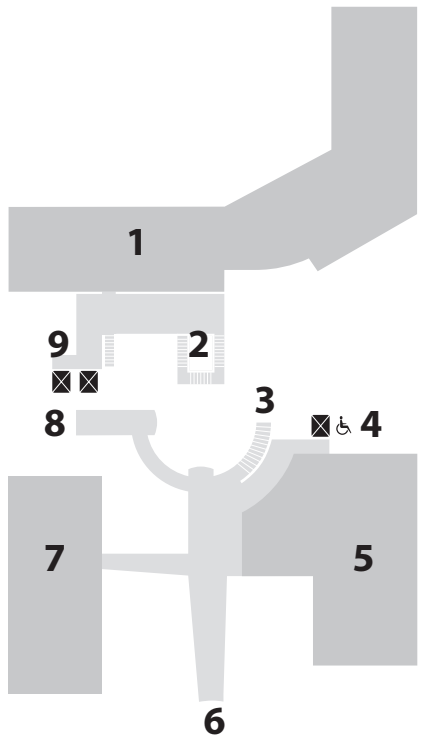

FLOOR 2

- 1 Children's Center
- 4 Elevator to 1st Floor & LL
- 8 Fulton Street Entrance
- 6 Larkin Street Entrance
- 7 Library for the Blind & Print Disabled
- 3 Staircase to Atrium
- 5 Teen Center/The Mix at SFPL
- 9 Staircase/Elevators to Children's Center & Upper Floors
- 2 Staircase to 3rd Floor