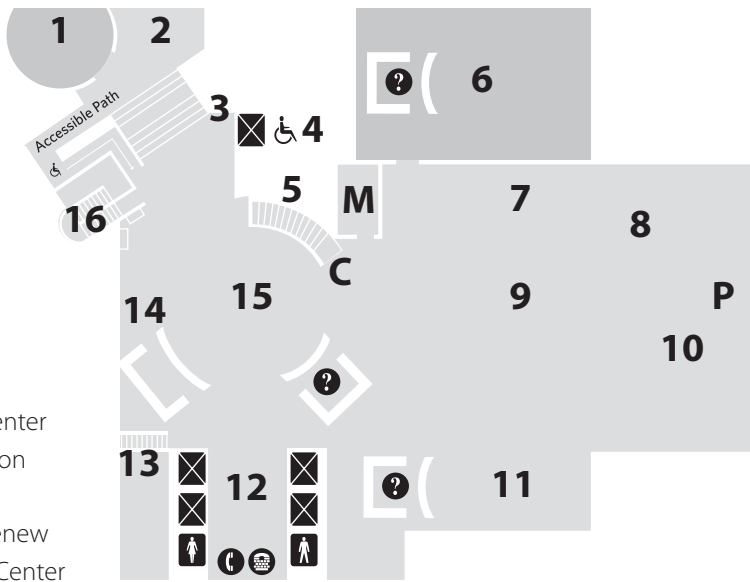

Floor Directory

- | | | |
|--|---|--|
| 6 Administration Offices | 5 DIGI Center | 5 Magazines & Newspapers Center |
| 3 African American Center | 3 Educational Guidance Collection | LL Community Meeting Room & Mural |
| 4 Art, Music & Recreation Center | 5 Environmental Center | 4 Music Center |
| 1 Audiovisual Center | 3 Filipino American Center | 5 Project Read |
| LL Auditorium | LL, 6 Galleries | LL, 1 Restrooms |
| 2 Library for the Blind & Print Disabled | 3 Gay & Lesbian Center | 6 Roof Terrace |
| 6 Book Arts & Special Collections | 3 General Collections & Humanities Center | 6 San Francisco History Center & Photograph Collection |
| 1 Bookstore | 5 Government Information Center | 1 Security/Lost & Found |
| 1 Browsing/Fiction Collection | 1 Holds Pickup | 6 StoryCorps |
| 4 Business, Science & Technology Center | 6 Human Resources | 2 Teen Center/The Mix at SFPL |
| 1 Checkout & Return | 3 International Center | 1 Telephone |
| 2 Children's Center | 4 Jobs & Careers Center | 5 Veterans Resource Center |
| 3 Chinese Center | 5 Learning Differences | |
| 5 Computer Training Center | 5 Learning Studio | |
| 1 Deaf Services Center | 5 Literacy & Learning Center | |

FLOOR LL

- 1 Auditorium
- 2 Gallery
- 4 Community Meeting Room & Mural
- 3 Elevator to 1st Floor & Larkin/Fulton Entrances

Lower Level restrooms open during select Library events.

FLOOR 1

- 15 Atrium
- 11 Audiovisual Center
- 9 Browsing/Fiction Collection
- 14 Checkout & Renew
- 6 Deaf Services Center
- 4 Elevator to 2nd Floor & Lower Level
- 7 Large Print Collection
- 5 Staircase to 2nd Floor
- 12 Elevators to Upper Levels
- 8 Mystery/Science Fiction
- 13 Staircase to Children's Center
- 1 Grove Street Entrance
- 2 Bookstore
- 10 Holds Pickup
- 3 Security/Lost & Found
- 16 Staircase to LL