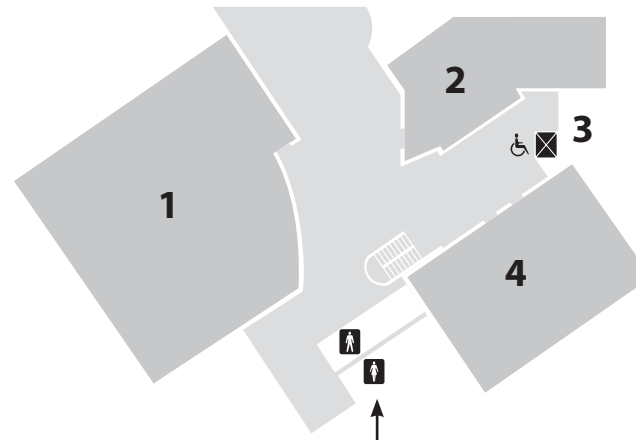

Floor Directory

- | | | |
|--|---|--|
| 6 Administration Offices | 5 DIGI Center | 5 Magazines & Newspapers Center |
| 3 African American Center | 3 Educational Guidance Collection | LL Community Meeting Room & Mural |
| 4 Art, Music & Recreation Center | 5 Environmental Center | 4 Music Center |
| 1 Audiovisual Center | 3 Filipino American Center | 5 Project Read |
| LL Auditorium | LL, 6 Galleries | LL, 1 Restrooms |
| 2 Library for the Blind & Print Disabled | 3 Gay & Lesbian Center | 6 Roof Terrace |
| 6 Book Arts & Special Collections | 3 General Collections & Humanities Center | 6 San Francisco History Center & Photograph Collection |
| 1 Bookstore | 5 Government Information Center | 1 Security/Lost & Found |
| 1 Browsing/Fiction Collection | 1 Holds Pickup | 6 StoryCorps |
| 4 Business, Science & Technology Center | 6 Human Resources | 2 Teen Center/The Mix at SFPL |
| 1 Checkout & Return | 3 International Center | 1 Telephone |
| 2 Children's Center | 4 Jobs & Careers Center | 5 Veterans Resource Center |
| 3 Chinese Center | 5 Learning Differences | |
| 5 Computer Training Center | 5 Learning Studio | |
| 1 Deaf Services Center | 5 Literacy & Learning Center | |

FLOOR LL

- 1 Auditorium
- 2 Gallery
- 4 Community Meeting Room & Mural
- 3 Elevator to 1st Floor & Larkin/Fulton Entrances

Lower Level restrooms open during select Library events.

FLOOR 1

- 15 Atrium
- 11 Audiovisual Center
- 9 Browsing/Fiction Collection
- 14 Checkout & Renew
- 6 Deaf Services Center
- 4 Elevator to 2nd Floor & Lower Level
- 7 Large Print Collection
- 5 Staircase to 2nd Floor
- 12 Elevators to Upper Levels
- 8 Mystery/Science Fiction
- 13 Staircase to Children's Center
- 1 Grove Street Entrance
- 2 Bookstore
- 10 Holds Pickup
- 3 Security/Lost & Found
- 16 Staircase to LL