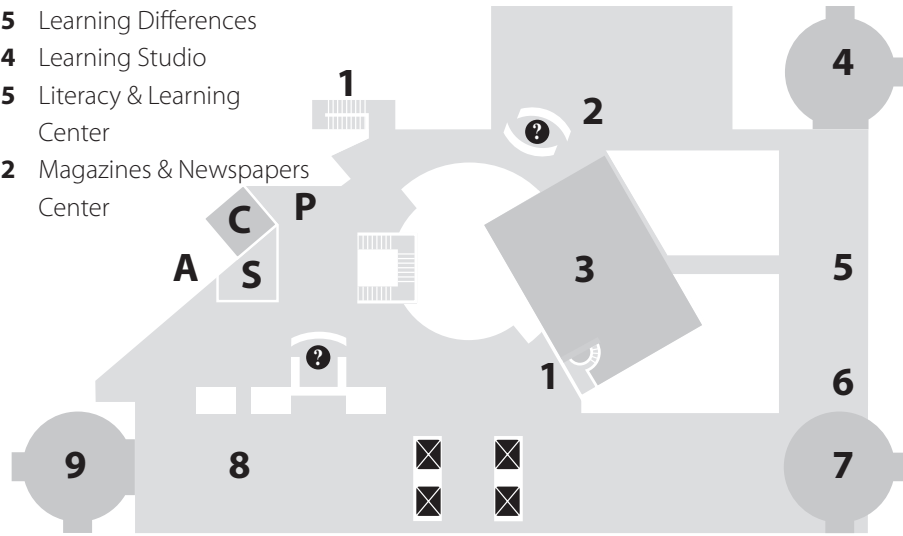

FLOOR 5

- 6 Computer Training Center
- 9 DIGI Center
- 7 Environmental Center
- 8 Government Information Center
- 5 Learning Differences
- 4 Learning Studio
- 5 Literacy & Learning Center
- 2 Magazines & Newspapers Center
- 5 Project Read
- 3 Reading Room
- 1 Staircase to 6th Floor
- 5 Veterans Resource Center

FLOOR 6

- 1 Book Arts & Special Collections Center
- 7 Chief of Main
- 7 Community Programs & Partnerships/Public Affairs
- 6 City Librarian/Library Commission
- 4 Human Resources
- 5 Library Administration
- 11 Roof Terrace
- 2 San Francisco History Center & Photograph Collection
- 10 Gallery
- 3 Staircase to 5th Floor
- 8 Staircase to Reading Room
- 9 StoryCorps

FLOOR LL

- 1 Auditorium
- 2 Gallery
- 4 Community Meeting Room & Mural
- 3 Elevator to 1st Floor & Larkin/Fulton Entrances

Lower Level restrooms open during select Library events.

FLOOR 1

- 15 Atrium
- 11 Audiovisual Center
- 9 Browsing/Fiction Collection
- 14 Checkout & Renew
- 6 Deaf Services Center
- 4 Elevator to 2nd Floor & Lower Level
- 7 Large Print Collection
- 5 Staircase to 2nd Floor
- 12 Elevators to Upper Levels
- 8 Mystery/Science Fiction
- 13 Staircase to Children's Center
- 1 Grove Street Entrance
- 2 Bookstore
- 10 Holds Pickup
- 3 Security/Lost & Found
- 16 Staircase to LL

FLOOR 4

- 4 Art, Music & Recreation Center
- 1 Business, Science & Technology Center
- 2 Jobs & Careers Center
- 5 Music Center
- 3 Small Business Center