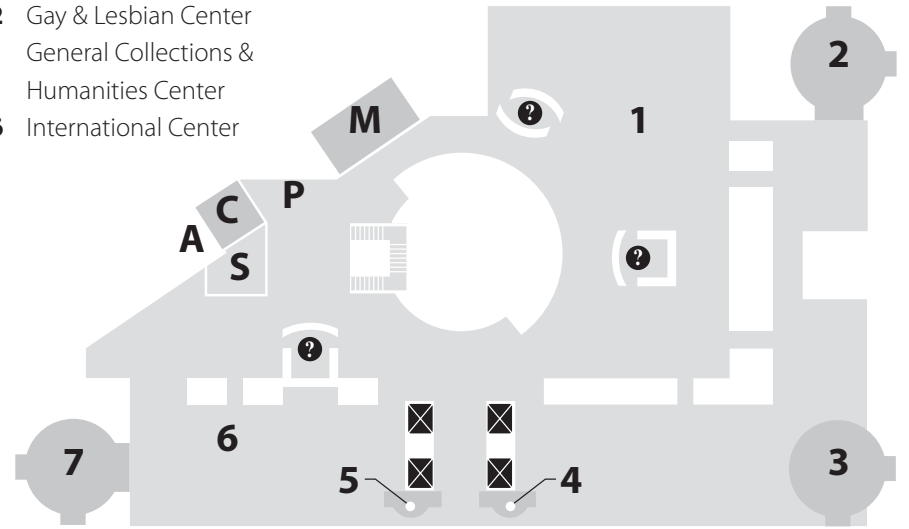

FLOOR LL

- 1 Auditorium
- 2 Gallery
- 4 Community Meeting Room & Mural
- 3 Elevator to 1st Floor & Larkin/Fulton Entrances

Lower Level restrooms open during select Library events.

FLOOR 1

- 15 Atrium
- 11 Audiovisual Center
- 9 Browsing/Fiction Collection
- 14 Checkout & Renew
- 6 Deaf Services Center
- 4 Elevator to 2nd Floor & Lower Level
- 7 Large Print Collection
- 5 Staircase to 2nd Floor
- 12 Elevators to Upper Levels
- 8 Mystery/Science Fiction
- 13 Staircase to Children's Center
- 1 Grove Street Entrance
- 2 Bookstore
- 10 Holds Pickup
- 3 Security/Lost & Found
- 16 Staircase to LL

FLOOR 3

- 3 African American Center
- 7 Chinese Center
- 4 Educational Guidance Collection
- 5 Filipino American Center
- 2 Gay & Lesbian Center
- 1 General Collections & Humanities Center
- 6 International Center