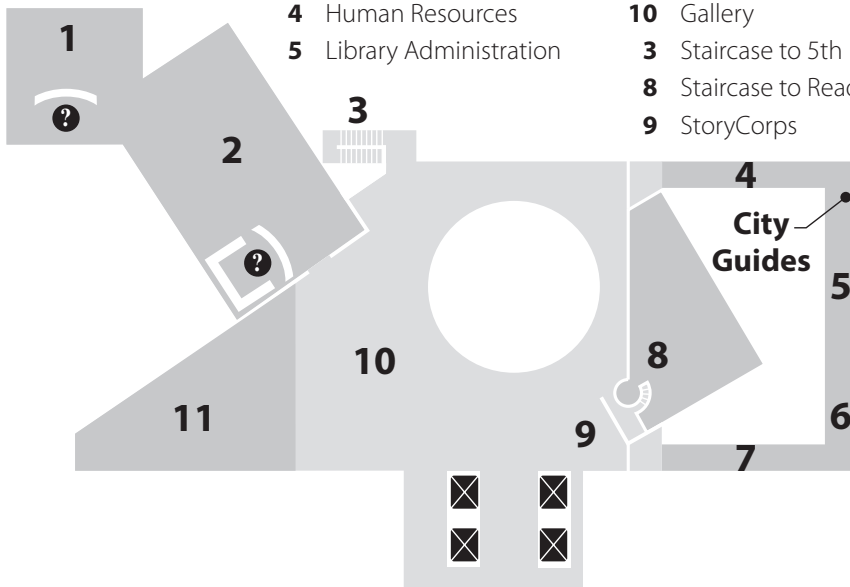

FLOOR 5

- 6 Computer Training Center
- 9 DIGI Center
- 7 Environmental Center
- 8 Government Information Center
- 5 Learning Differences
- 4 Learning Studio
- 5 Literacy & Learning Center
- 2 Magazines & Newspapers Center
- 5 Project Read
- 3 Reading Room
- 1 Staircase to 6th Floor
- 5 Veterans Resource Center

FLOOR 6

- 1 Book Arts & Special Collections Center
- 7 Chief of Main
- 7 Community Programs & Partnerships/Public Affairs
- 6 City Librarian/Library Commission
- 4 Human Resources
- 5 Library Administration
- 11 Roof Terrace
- 2 San Francisco History Center & Photograph Collection
- 10 Gallery
- 3 Staircase to 5th Floor
- 8 Staircase to Reading Room
- 9 StoryCorps

San Francisco Public Library

Main Library Locations

- Information Desk
- Elevators
- Restrooms
- Telephones
- All floors wifi enabled
- A** Assistive Technology Room
- C** Copier
- M** Meeting Room
- P** Paging Desk
- S** Study Room

FLOOR LL

- 1 Auditorium
- 2 Gallery
- 4 Community Meeting Room & Mural
- 3 Elevator to 1st Floor & Larkin/Fulton Entrances

Lower Level restrooms open during select Library events.

FLOOR 1

- 15 Atrium
- 11 Audiovisual Center
- 9 Browsing/Fiction Collection
- 14 Checkout & Renew
- 6 Deaf Services Center
- 4 Elevator to 2nd Floor & Lower Level
- 7 Large Print Collection
- 5 Staircase to 2nd Floor
- 12 Elevators to Upper Levels
- 8 Mystery/Science Fiction
- 13 Staircase to Children's Center
- 1 Grove Street Entrance
- 2 Bookstore
- 10 Holds Pickup
- 3 Security/Lost & Found
- 16 Staircase to LL