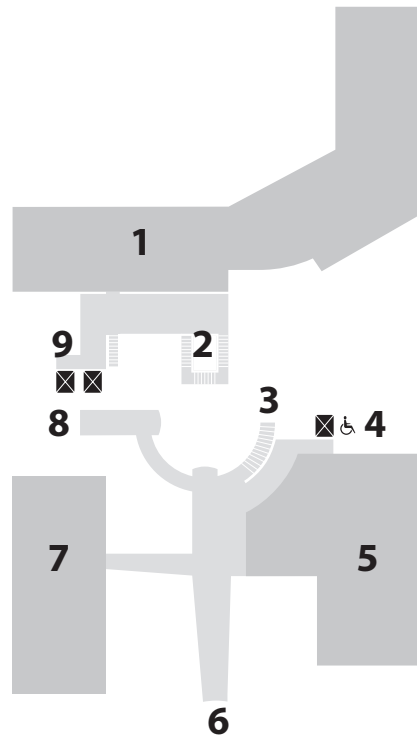

FLOOR 2

- 1 Children's Center
- 4 Elevator to 1st Floor & LL
- 8 Fulton Street Entrance
- 6 Larkin Street Entrance
- 7 Library for the Blind & Print Disabled
- 3 Staircase to Atrium
- 5 Teen Center/The Mix at SFPL
- 9 Staircase/Elevators to Children's Center & Upper Floors
- 2 Staircase to 3rd Floor