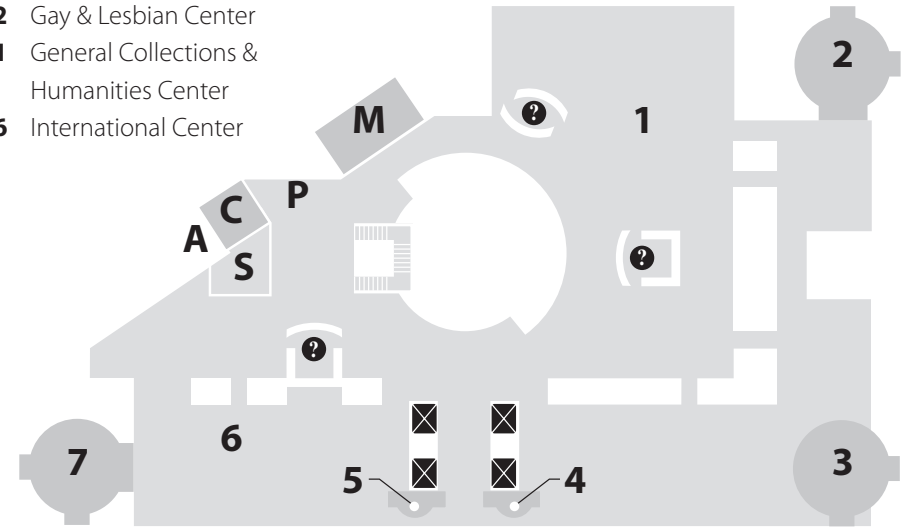

FLOOR LL

- 1 Auditorium
- 2 Gallery
- 4 Community Meeting Room & Mural
- 3 Elevator to 1st Floor & Larkin/Fulton Entrances

Lower Level restrooms open during select Library events.

FLOOR 1

- 15 Atrium
- 11 Audiovisual Center
- 9 Browsing/Fiction Collection
- 14 Checkout & Renew
- 6 Deaf Services Center
- 4 Elevator to 2nd Floor & Lower Level
- 7 Large Print Collection
- 5 Staircase to 2nd Floor
- 12 Elevators to Upper Levels
- 8 Mystery/Science Fiction
- 13 Staircase to Children's Center
- 1 Grove Street Entrance
- 2 Bookstore
- 10 Holds Pickup
- 3 Security/Lost & Found
- 16 Staircase to LL

FLOOR 3

- 3 African American Center
- 7 Chinese Center
- 4 Educational Guidance Collection
- 5 Filipino American Center
- 2 Gay & Lesbian Center
- 1 General Collections & Humanities Center
- 6 International Center