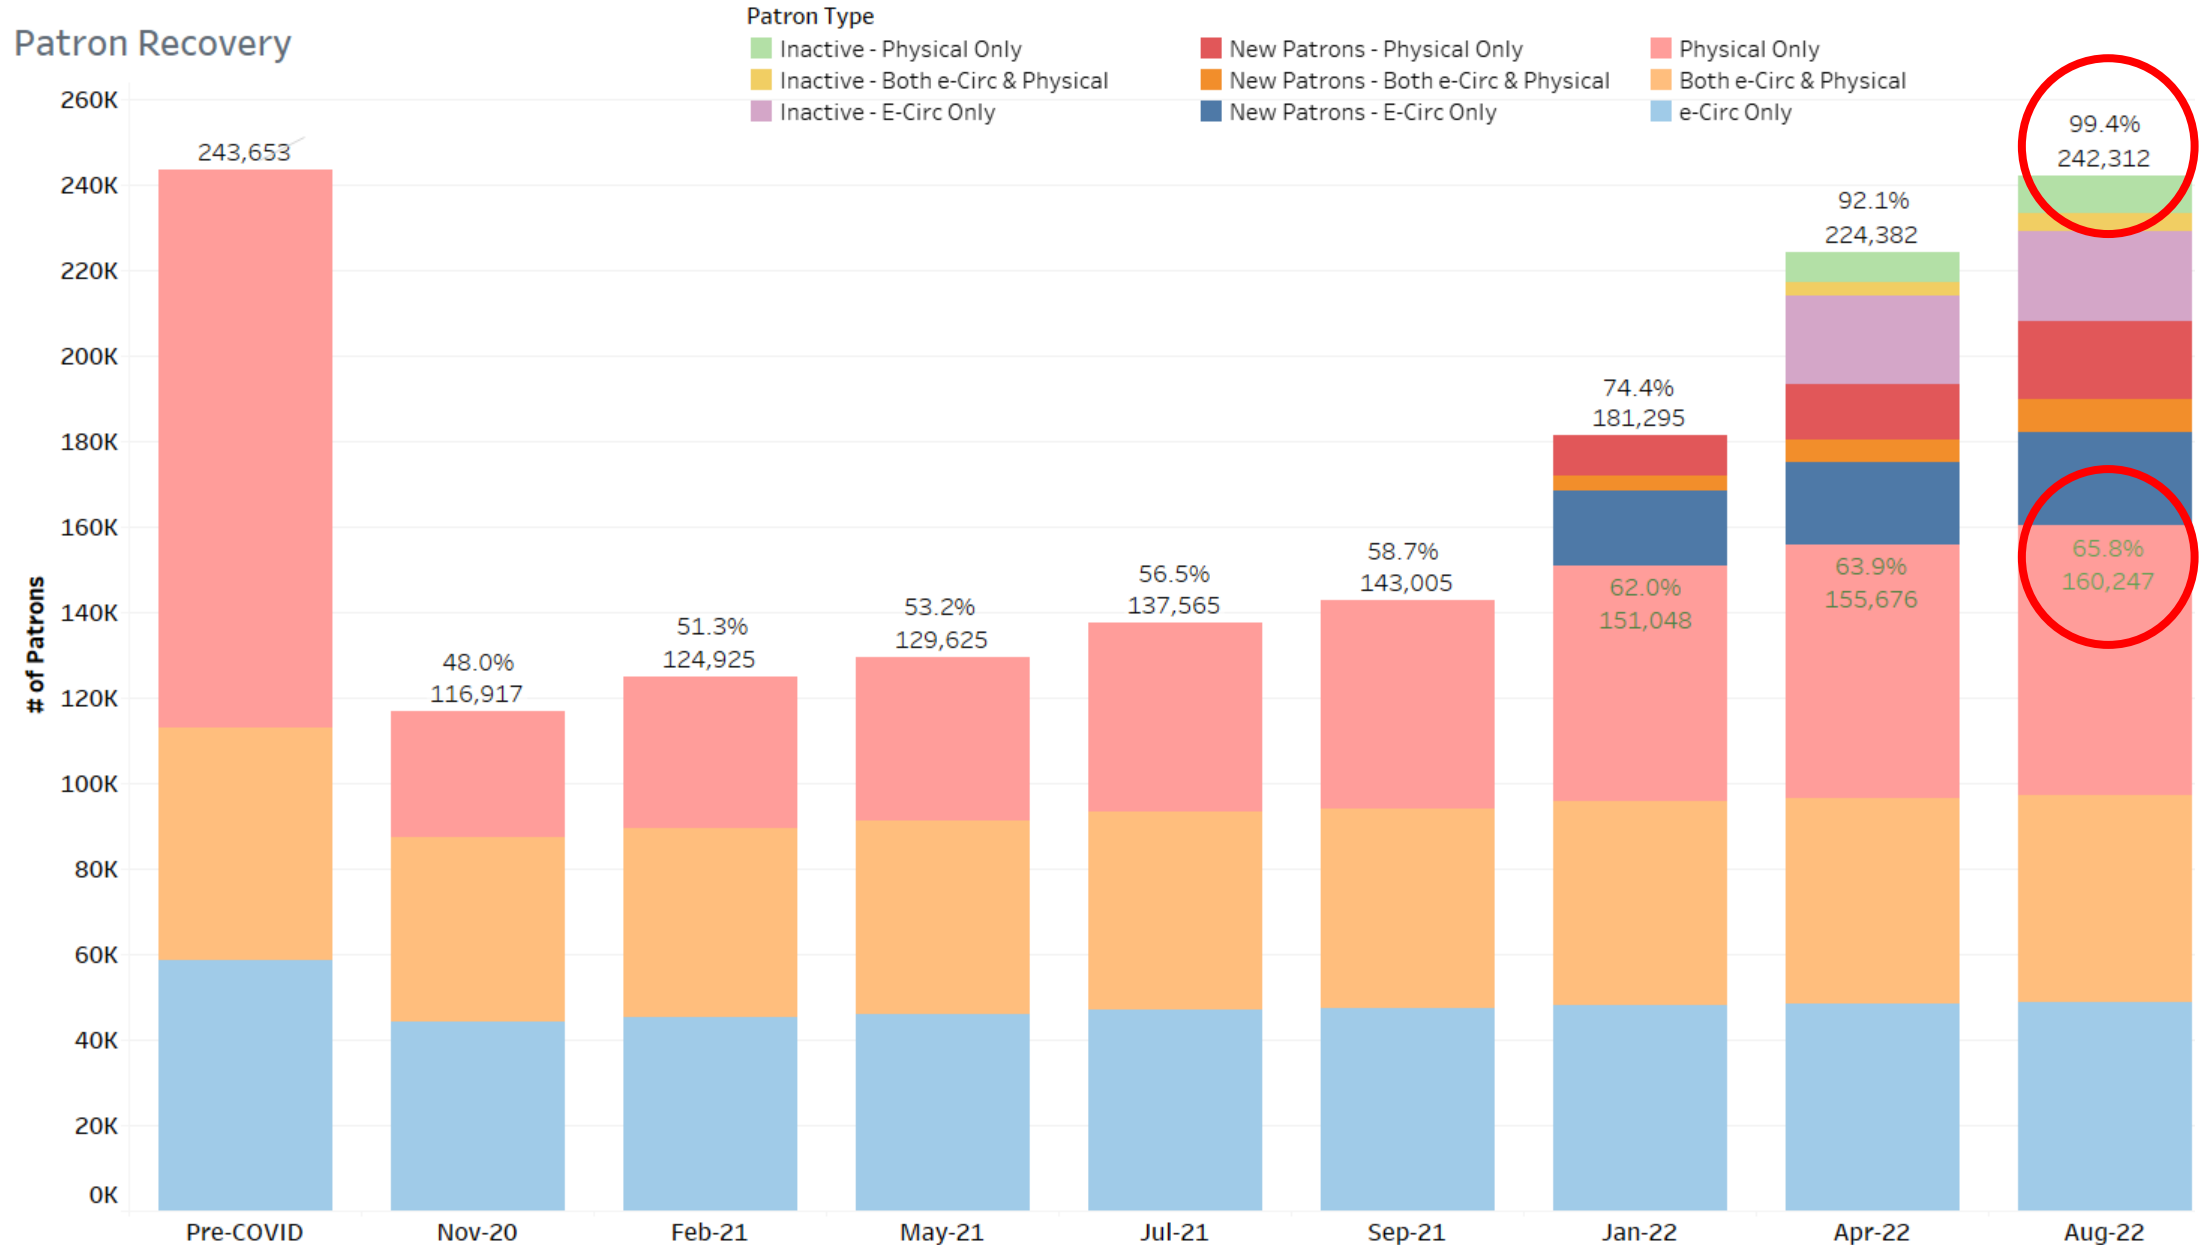

66% OF PRE-COVID SFPL PATRONS HAVE NOW RETURNED

UNIQUE PATRONS SINCE START OF PANDEMIC NOW ALMOST 100% OF PRE-COVID