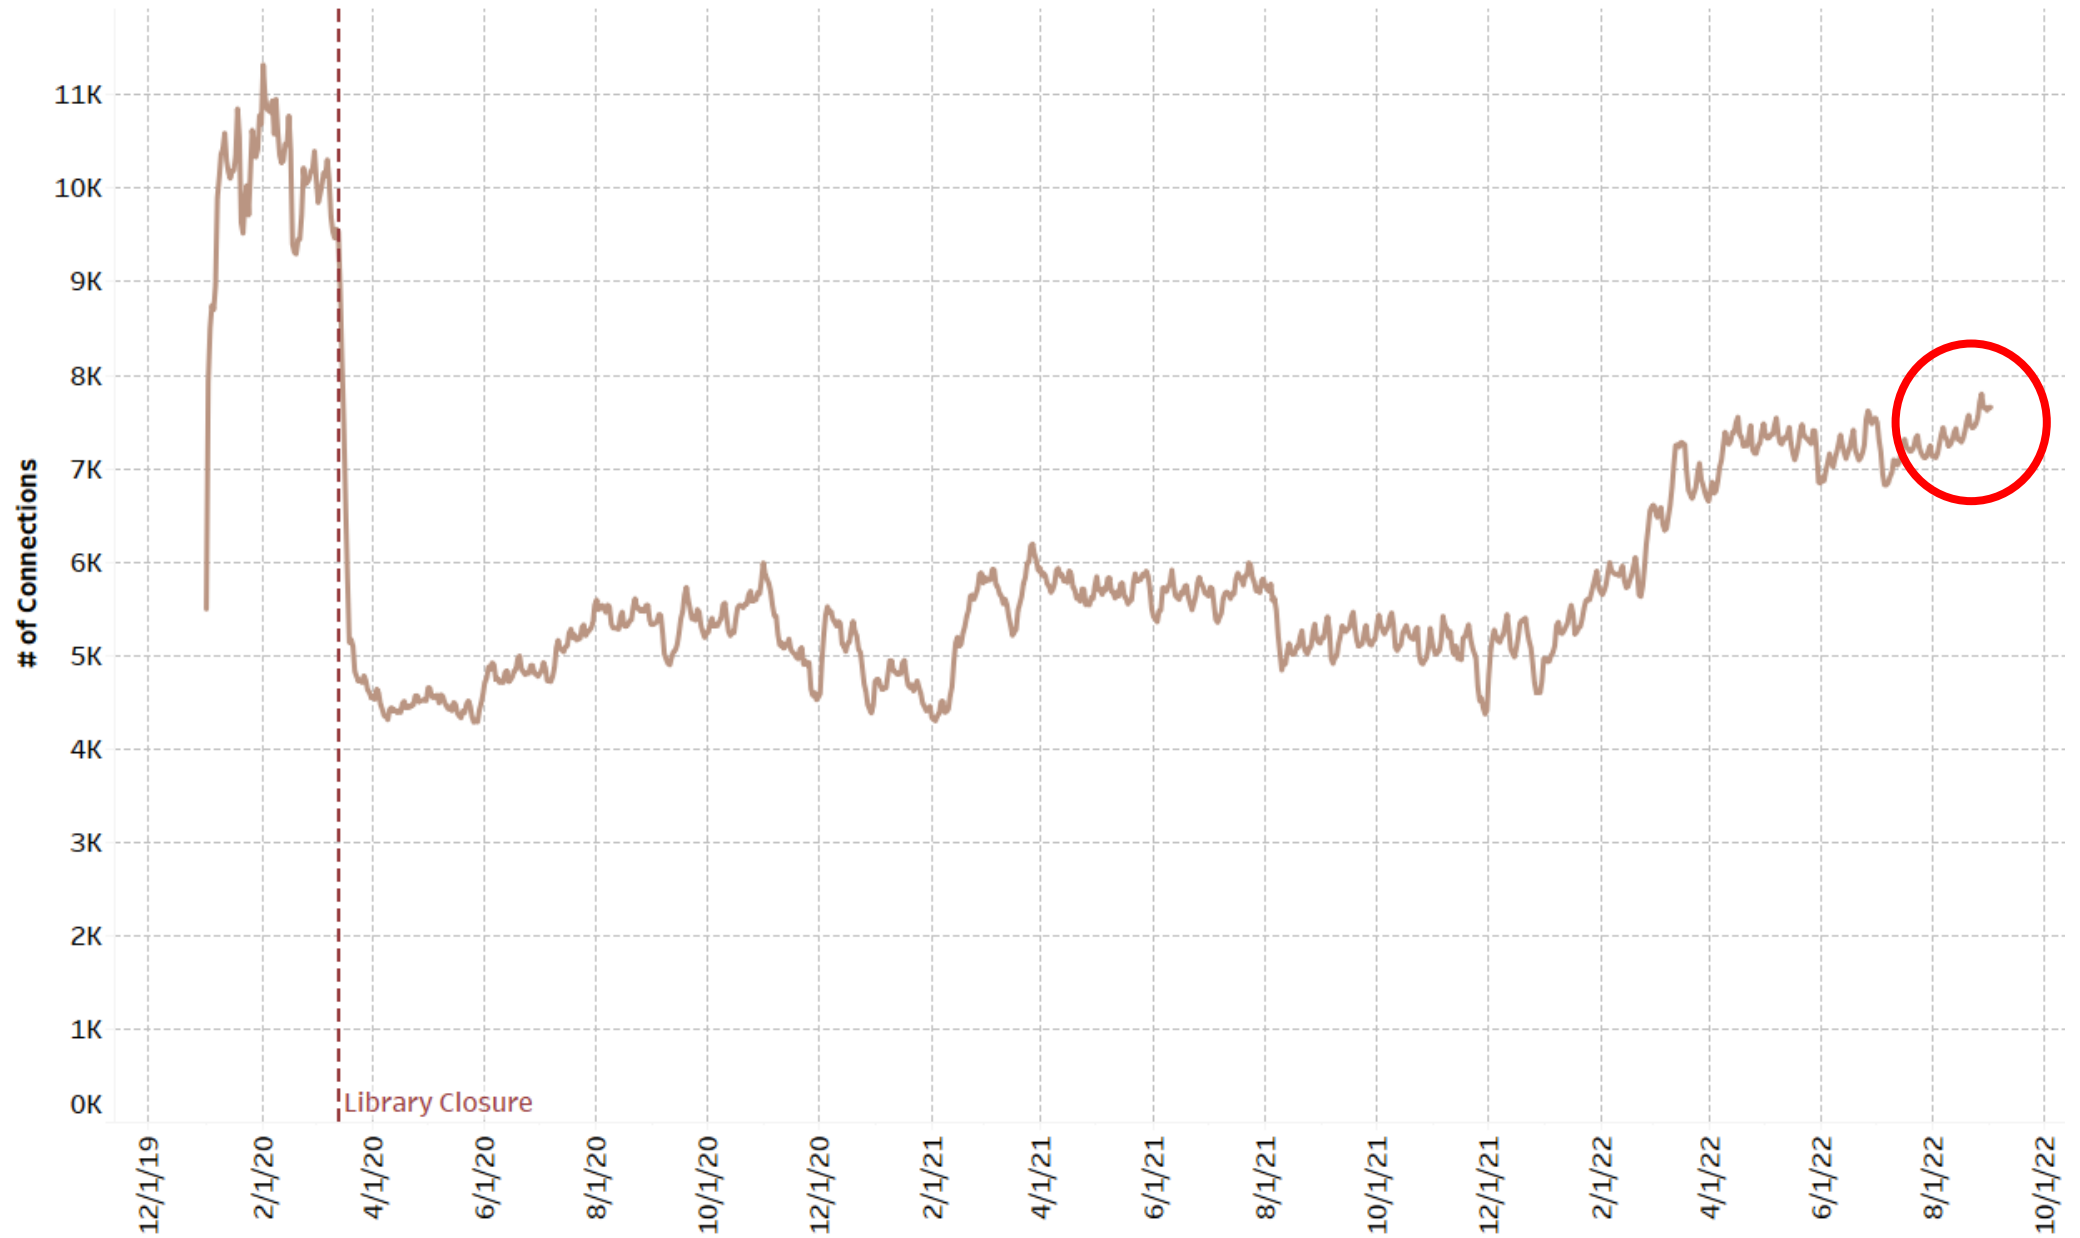

# MONTHLY VISITS: VISITOR TRAFFIC INCREASING, HITTING POST-COVID HIGH IN AUGUST

Monthly Number of Visitors Since Re-opening

# MONTHLY CIRCULATION: CIRC HAS ECLIPSED 1M IN 3 OF LAST 5 MONTHS, INCL. JULY

Monthly Number of Items Circulated

eMaterial Circ  
Physical Circ

# PUBLIC ACCESS COMPUTING: USAGE NUMBERS RISING AGAIN AFTER EARLY 2022 PLATEAU

Daily Number of Sessions - 5-Day Moving Average

# WIFI CONNECTIONS: MOST CONNECTIONS SINCE START OF PANDEMIC LOGGED IN AUGUST

Daily Number of WiFi Connections - 5-Day Moving Average