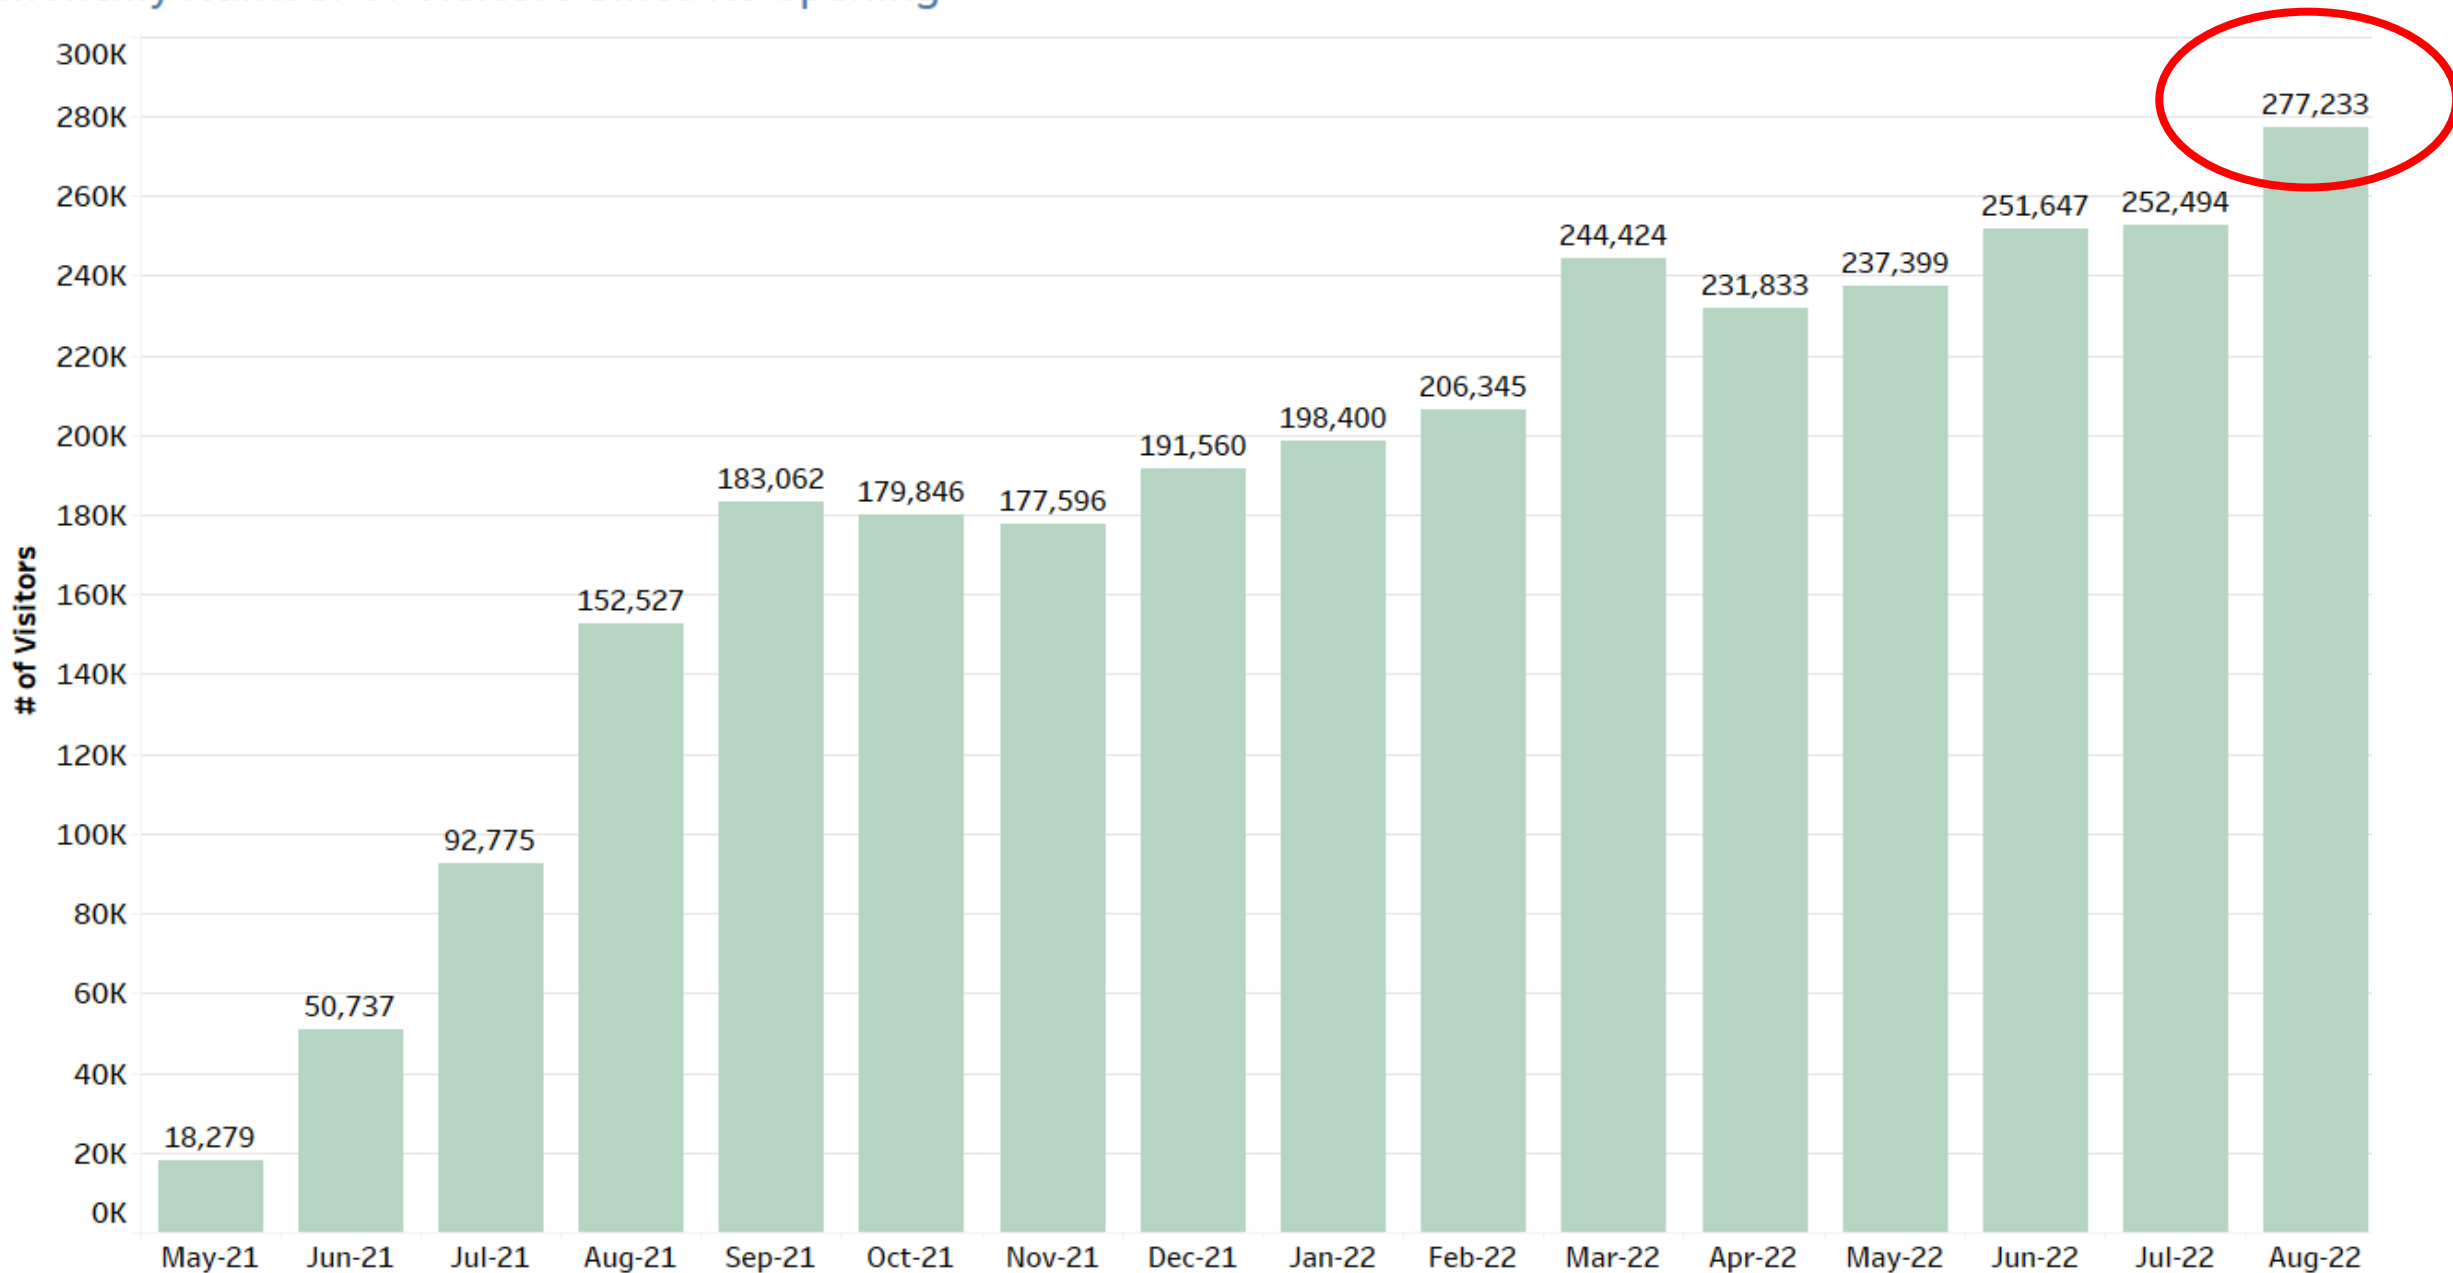

# MONTHLY VISITS: VISITOR TRAFFIC INCREASING, HITTING POST-COVID HIGH IN AUGUST

Monthly Number of Visitors Since Re-opening