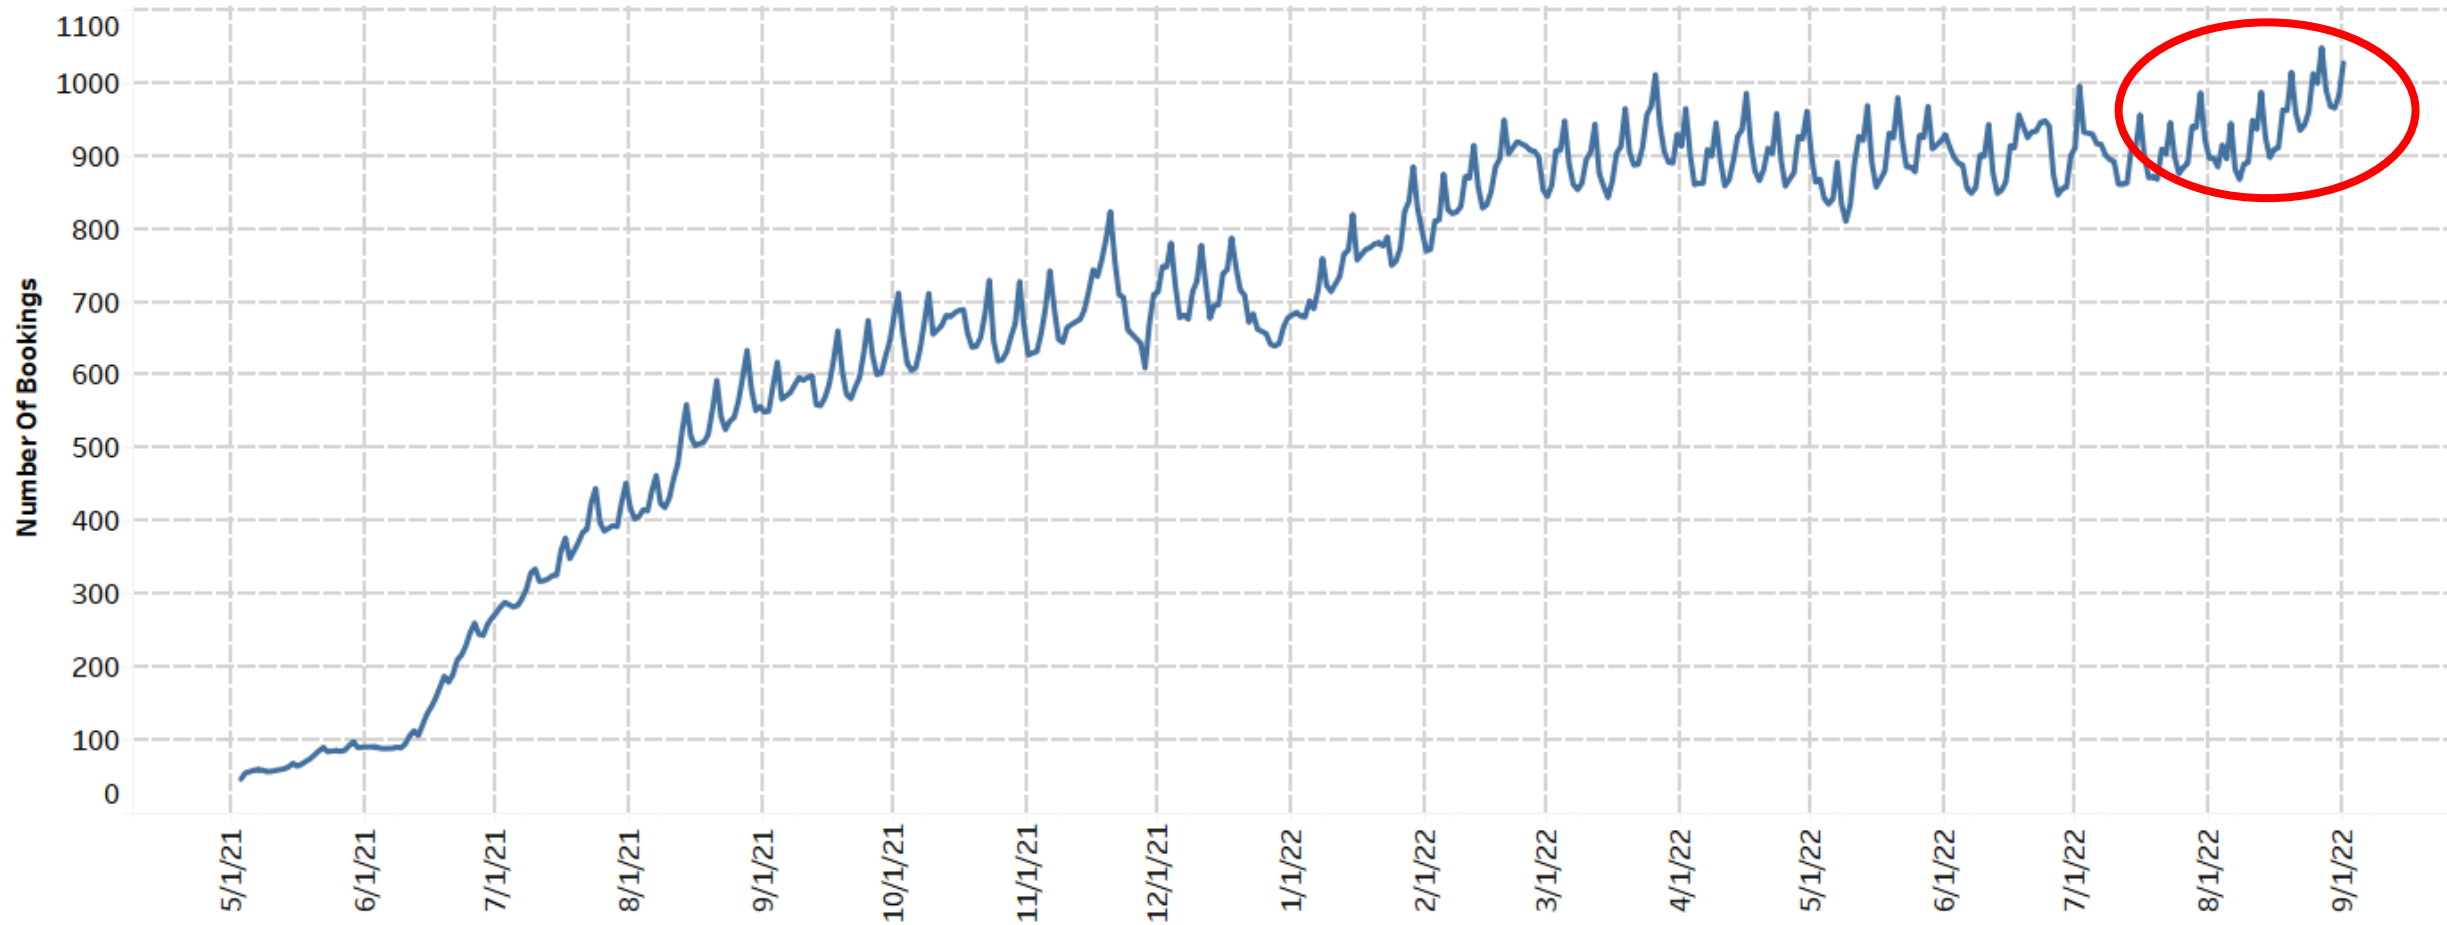

# MONTHLY VISITS: VISITOR TRAFFIC INCREASING, HITTING POST-COVID HIGH IN AUGUST

Monthly Number of Visitors Since Re-opening

# MONTHLY CIRCULATION: CIRC HAS ECLIPSED 1M IN 3 OF LAST 5 MONTHS, INCL. JULY

Monthly Number of Items Circulated

eMaterial Circ  
Physical Circ

# PUBLIC ACCESS COMPUTING: USAGE NUMBERS RISING AGAIN AFTER EARLY 2022 PLATEAU

Daily Number of Sessions - 5-Day Moving Average

# WIFI CONNECTIONS: MOST CONNECTIONS SINCE START OF PANDEMIC LOGGED IN AUGUST

Daily Number of WiFi Connections - 5-Day Moving Average