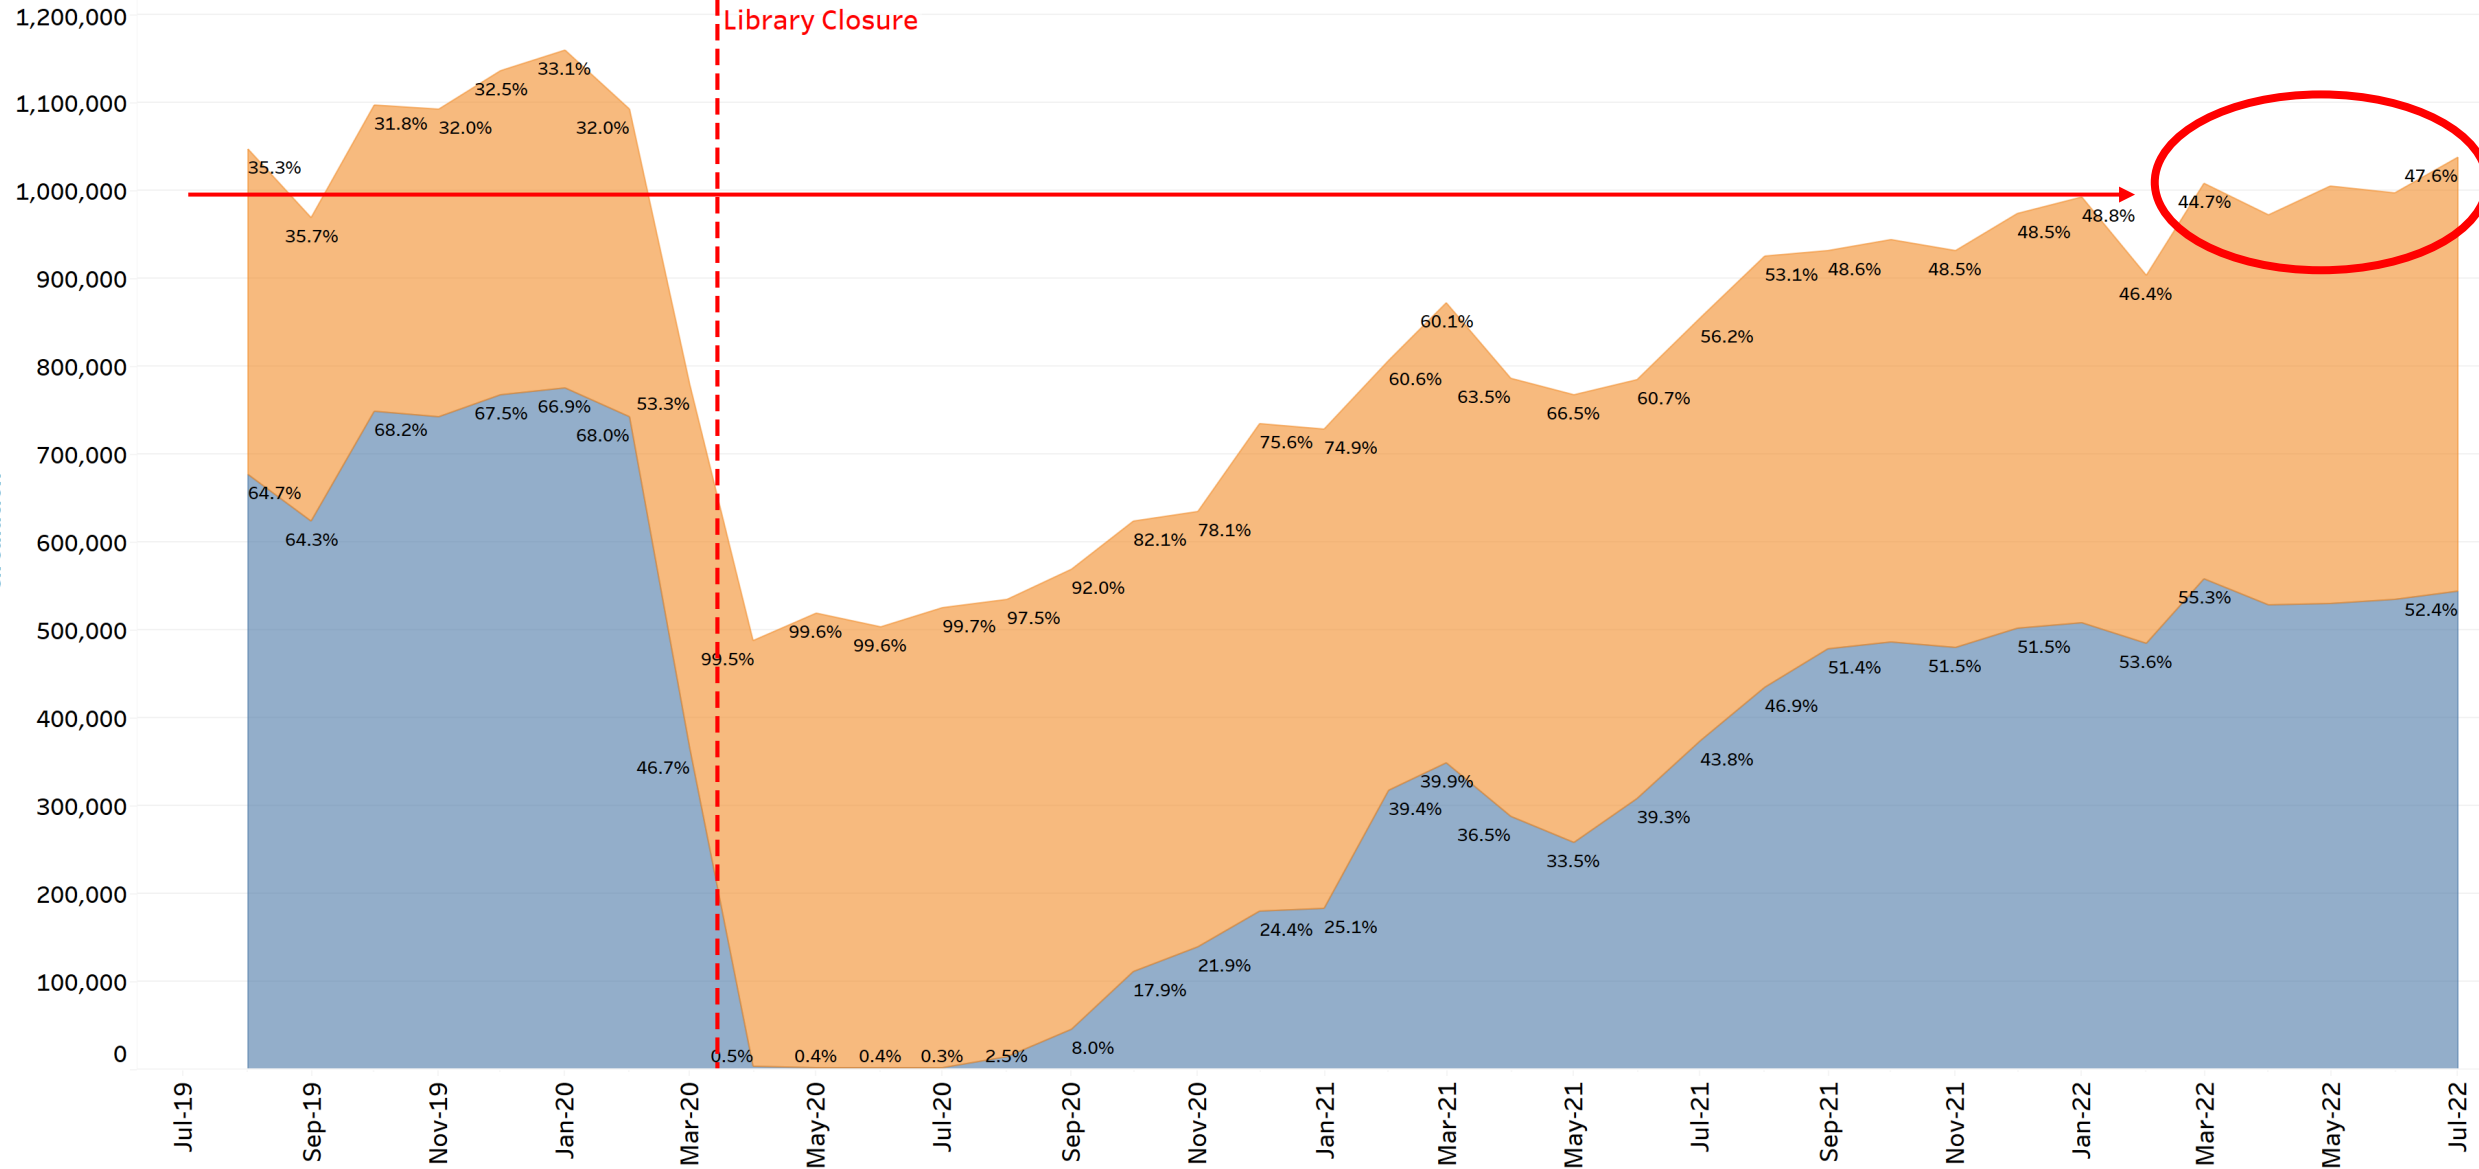

# MONTHLY VISITS: VISITOR TRAFFIC INCREASING, HITTING POST-COVID HIGH IN AUGUST

Monthly Number of Visitors Since Re-opening

# MONTHLY CIRCULATION: CIRC HAS ECLIPSED 1M IN 3 OF LAST 5 MONTHS, INCL. JULY

Monthly Number of Items Circulated

eMaterial Circ  
Physical Circ

# PUBLIC ACCESS COMPUTING: USAGE NUMBERS RISING AGAIN AFTER EARLY 2022 PLATEAU

Daily Number of Sessions - 5-Day Moving Average

# WIFI CONNECTIONS: MOST CONNECTIONS SINCE START OF PANDEMIC LOGGED IN AUGUST

Daily Number of WiFi Connections - 5-Day Moving Average