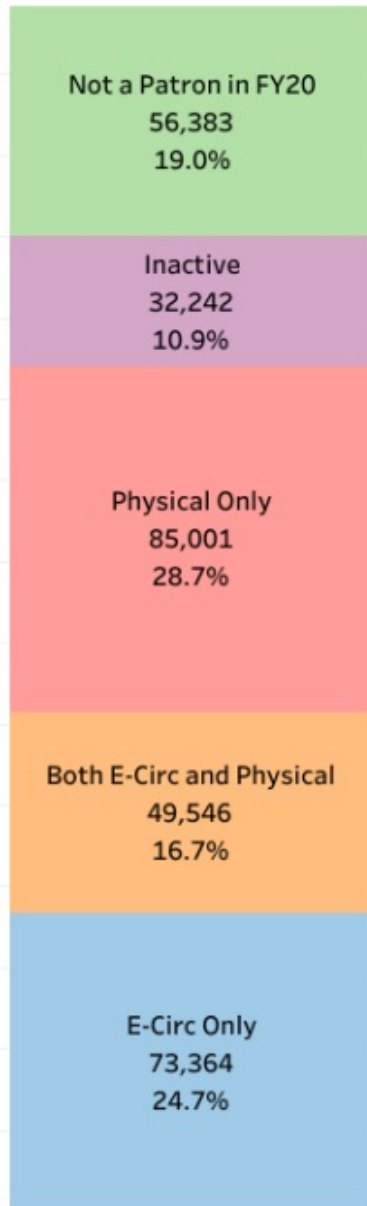

	Total Circ
FY19	11,730,624
FY20	10,924,062
FY21	8,359,441
FY22	11,432,696
FY23	12,513,943

■ eMaterial
■ Physical

FY23 Popular Titles

Top 10 Books and AV

Top 10 eBooks and eAudiobooks

Patron Type Flows

Patrons Circ Active in FY20

Patrons Circ Active in FY23

Trends in the Physical Collection

- Easing of supply chain issue caused by Covid shutdowns
- Readers are returning to print format for leisure reading
- Gathering data to discover new local trends
 - Staff Survey
 - Visit to Branches
 - Comparing FY19 to FY23 Branch Circ Stats:
- Increased the maximum holds to 30 (+5)
- Started a Diversity Audit on our Collection
- Rethinking collection size to adjust to shift during Covid shutdowns

Diving Deeper into Branch Trends

Comparing FY19 to FY23:

- Overall circ ↓ 14% - Turnover rate ↑ 13% (4.6 circs per year)
- Adult film circ ↓ 52% - Collection size ↓ 40%
Turnover rate ↓ 19% (6 circs per year)
- Audiobook circ ↓ 69% - Turnover rate ↓ 50% (2 circs per year)
- Children's Graphic Novels circ ↑ 49% - Turnover rate ↑ 27%
(14 circs per year)
- Adult Fiction ↓ 8% - Turnover rate ↑ 17% (4 circs per year)
- Vinyl circulation ↑ 136% - Collection size ↑ 67%
Turnover rate ↑ 41% (8.4 circs per year)