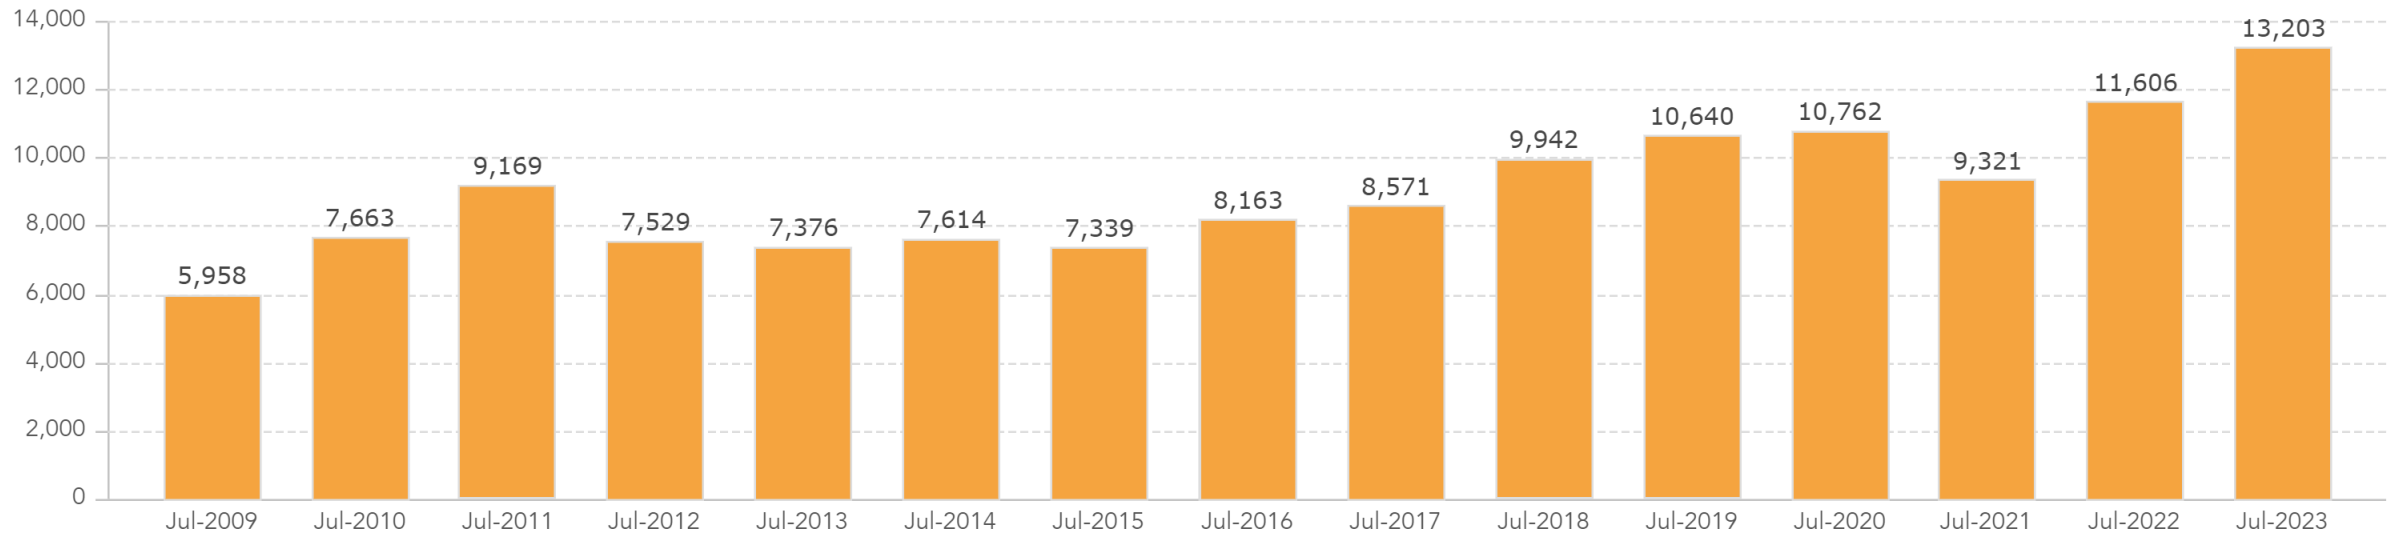

Collection Audit: Ensuring our collection is diverse

CollectionHQ:
Tracks DEI topics in
our English language
Collections

DEI Topic	Adult Fiction	Adult Non-Fiction	Juvenile Fiction	Juvenile Non-Fiction	Teen Fiction	Teen Non-Fiction	Total DEI Items
Unique DEI Items	111,071	185,200	101,398	31,778	34,550	5,342	469,339
Asian	21,027	29,644	18,107	3,962	6,780	543	80,063
Black	25,695	31,899	22,439	9,099	6,239	1,507	96,878
Disabilities & Neurodiversity	2,965	8,141	7,408	1,365	2,457	300	22,636
Equity & Social Issues	27,232	57,803	21,823	10,682	8,488	2,642	128,670
Hispanic & Latino	7,901	9,544	11,633	2,603	3,444	261	35,386
Indigenous	4,567	6,415	3,998	4,196	912	216	20,304
LGBTQIA+ & Gender Studies	21,565	18,023	6,891	1,053	12,070	778	60,380
Mental & Emotional Health	8,335	35,006	24,010	3,441	6,954	1,431	79,177
Middle Eastern & North African	1,431	6,940	1,692	869	612	145	11,689
Multicultural	7,058	7,201	19,068	2,068	7,865	268	43,528
Religion	9,173	20,240	7,984	2,279	2,272	380	42,328
Substance Abuse & Addictions	2,449	4,368	278	79	822	159	8,155

CollectionHQ DEI Branch Tracking Tool

Diversity, Equity and Inclusion (DEI) Trend

[Switch to DEI Current View](#)

Filter by Library Branch (Richmond selected) ▼

Filter by Topic (all selected) ▼

Items

Titles

Percentages

Totals

Overall DEI Items Over Time

Using Census Data to Prioritize DEI English Titles

2016-2021 ACS Block Group-Level Categorical Data

Universe: Total Population

Select Topic

Race