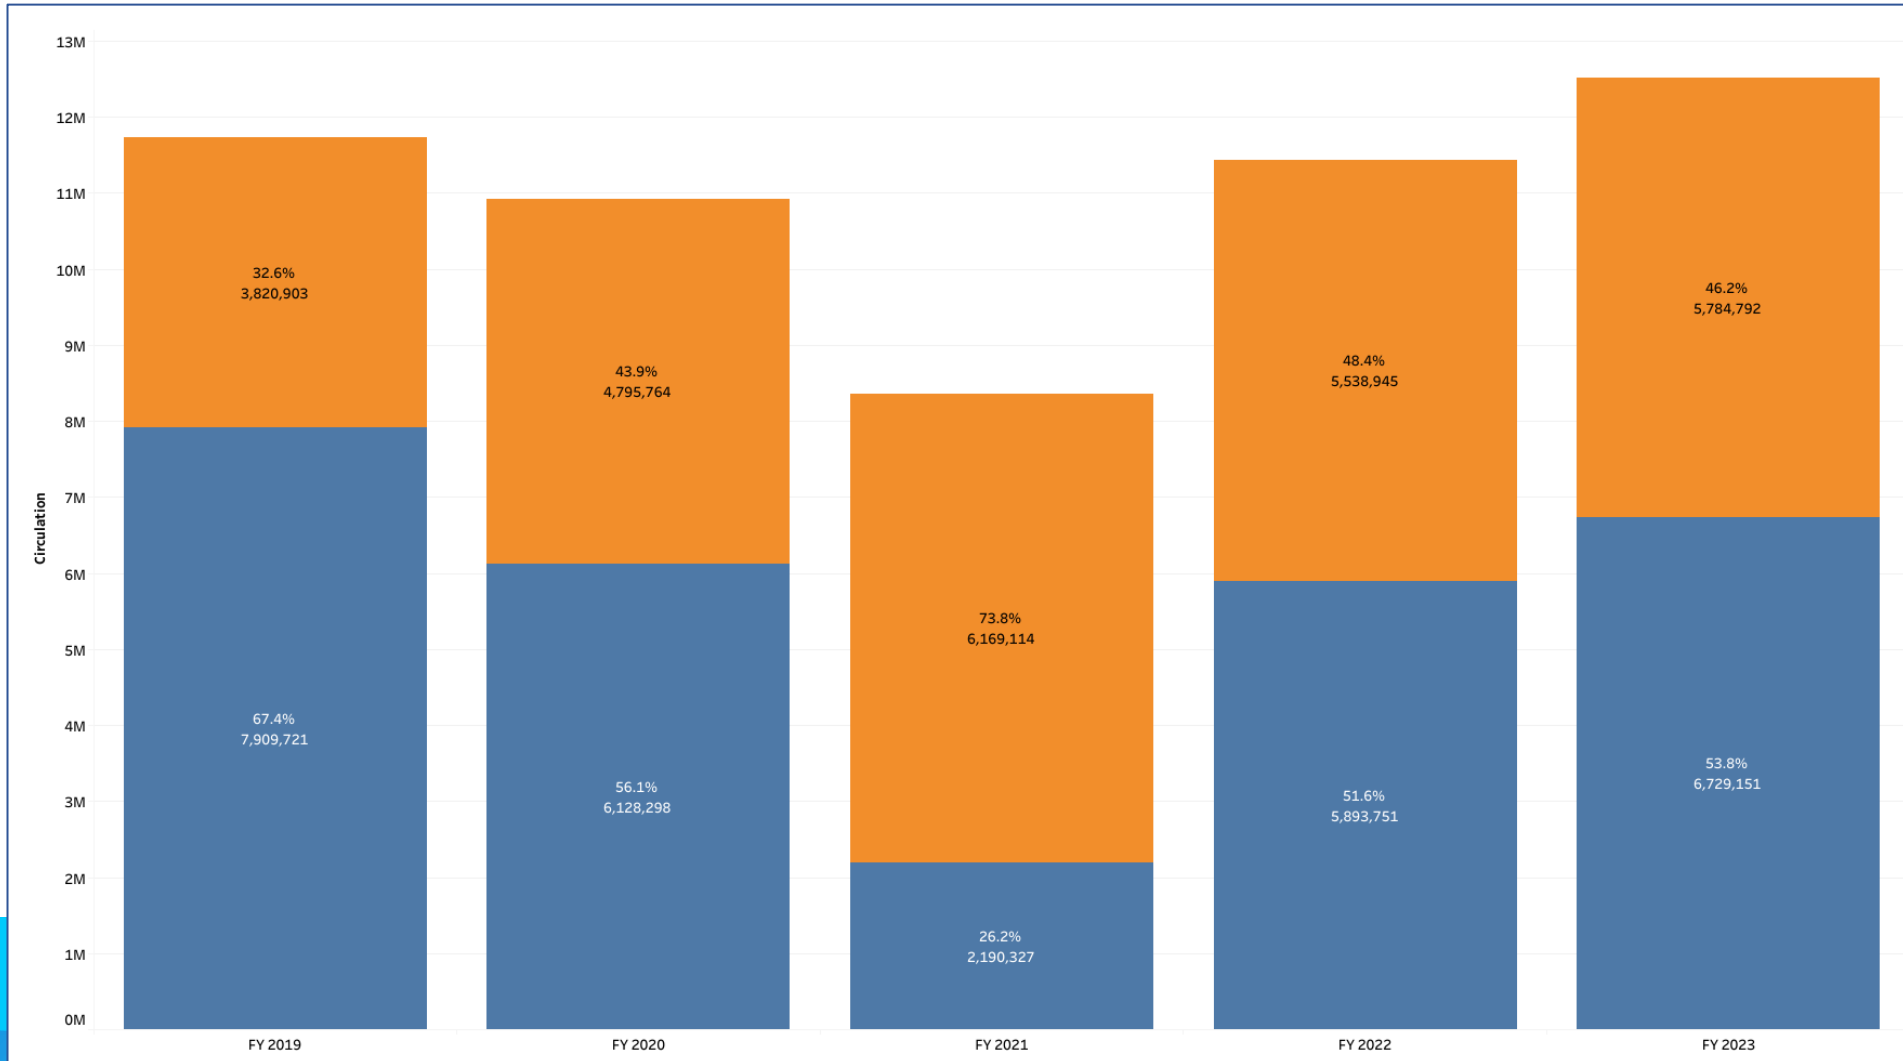

Library Collection Trends

Shellie Cocking
Chief of Collections and Technical Services
August 17, 2023
San Francisco Library Commission

5 Year Budget Trend

■ pResources ■ eResources ■ Giveaway

5 Year Circulation Trend

	Total Circ
FY19	11,730,624
FY20	10,924,062
FY21	8,359,441
FY22	11,432,696
FY23	12,513,943

■ eMaterial
■ Physical

FY23 Popular Titles

Top 10 Books and AV

Top 10 eBooks and eAudiobooks

Patron Type Flows

Patrons Circ Active in FY20

Diving Deeper into Branch Trends

Comparing FY19 to FY23:

- Overall circ ↓ 14% - Turnover rate ↑ 13% (4.6 circs per year)
- Adult film circ ↓ 52% - Collection size ↓ 40%
Turnover rate ↓ 19% (6 circs per year)
- Audiobook circ ↓ 69% - Turnover rate ↓ 50% (2 circs per year)
- Children's Graphic Novels circ ↑ 49% - Turnover rate ↑ 27%
(14 circs per year)
- Adult Fiction ↓ 8% - Turnover rate ↑ 17% (4 circs per year)
- Vinyl circulation ↑ 136% - Collection size ↑ 67%
Turnover rate ↑ 41% (8.4 circs per year)