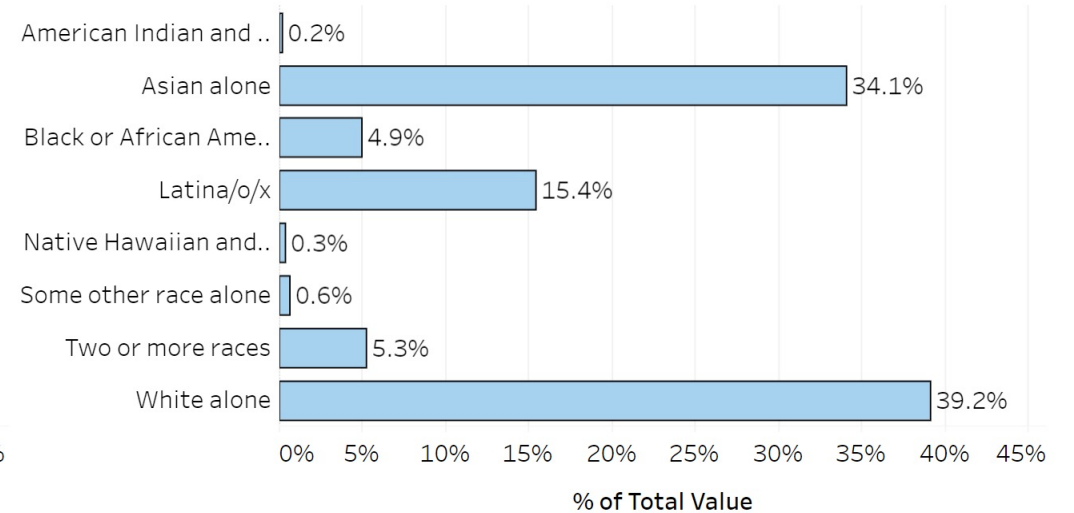

Percentages

Totals

Overall DEI Items Over Time

Using Census Data to Prioritize DEI English Titles

2016-2021 ACS Block Group-Level Categorical Data

Universe: Total Population

Select Topic

Race

Select Location

RICHMOND

Select Location

SYSTEMWIDE

Service Area Total: 62,089

Service Area Total: 865,933

RICHMOND

SYSTEMWIDE

Using Census Data to Prioritize Languages

2016-2021 ACS Block Group-Level Categorical Data

Universe: Households

Select Topic

Language Spoken at Home

Select Location

RICHMOND

Service Area Total: 26,693