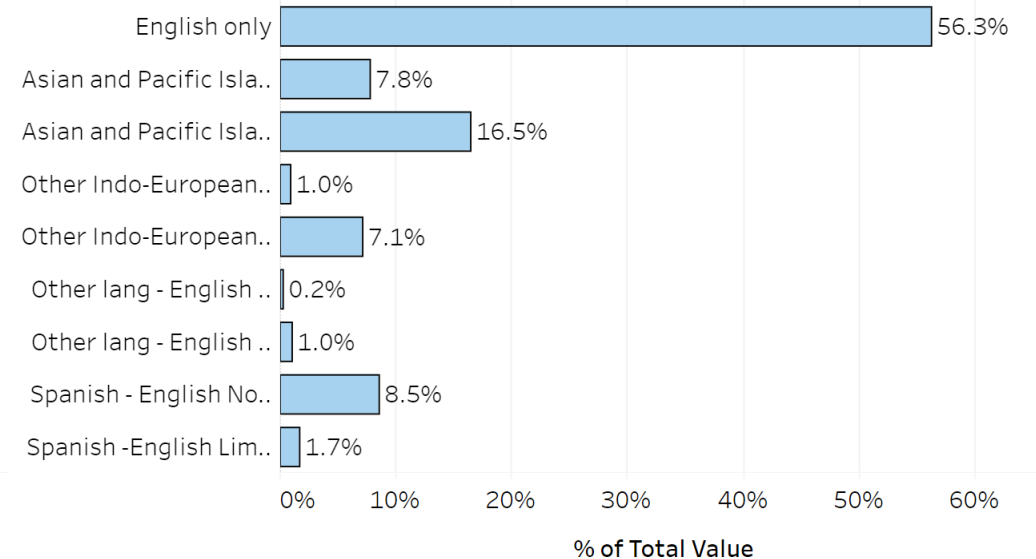

RICHMOND

Select Location

SYSTEMWIDE

Service Area Total: 361,222

SYSTEMWIDE

Thank You