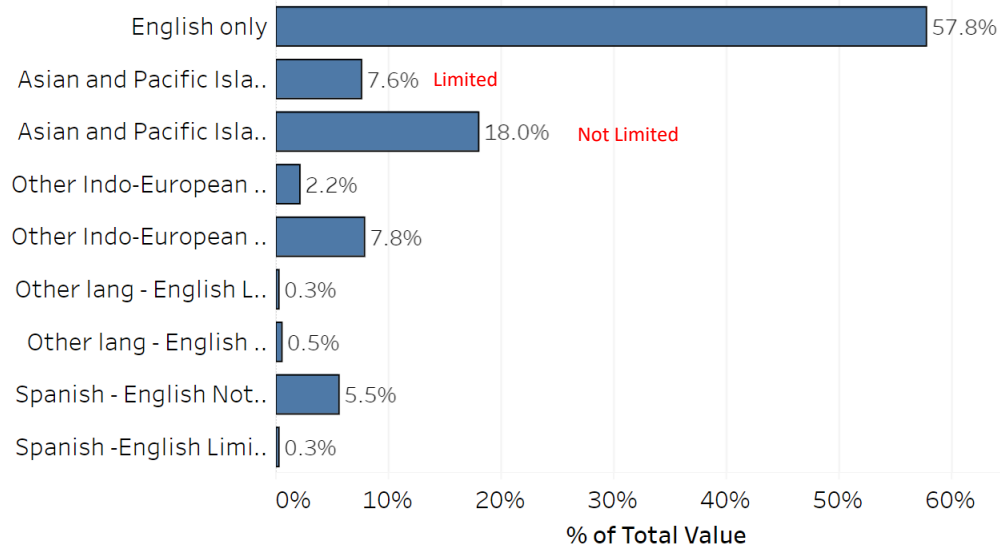

Using Census Data to Prioritize Languages

2016-2021 ACS Block Group-Level Categorical Data

Universe: Households

Select Topic

Language Spoken at Home

Select Location

RICHMOND

Service Area Total: 26,693

RICHMOND