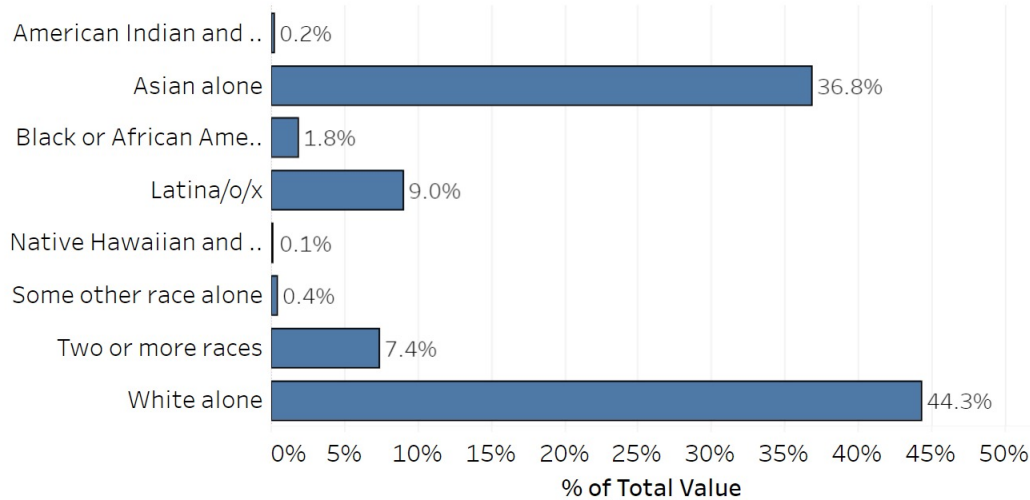

Percentages

Totals

Overall DEI Items Over Time

Using Census Data to Prioritize DEI English Titles

2016-2021 ACS Block Group-Level Categorical Data

Universe: Total Population

Select Topic

Race

Select Location

RICHMOND

Select Location

SYSTEMWIDE

Service Area Total: 62,089

Service Area Total: 865,933

RICHMOND

SYSTEMWIDE

Using Census Data to Prioritize Languages

2016-2021 ACS Block Group-Level Categorical Data

Universe: Households

Select Topic

Language Spoken at Home

Select Location

RICHMOND

Service Area Total: 26,693