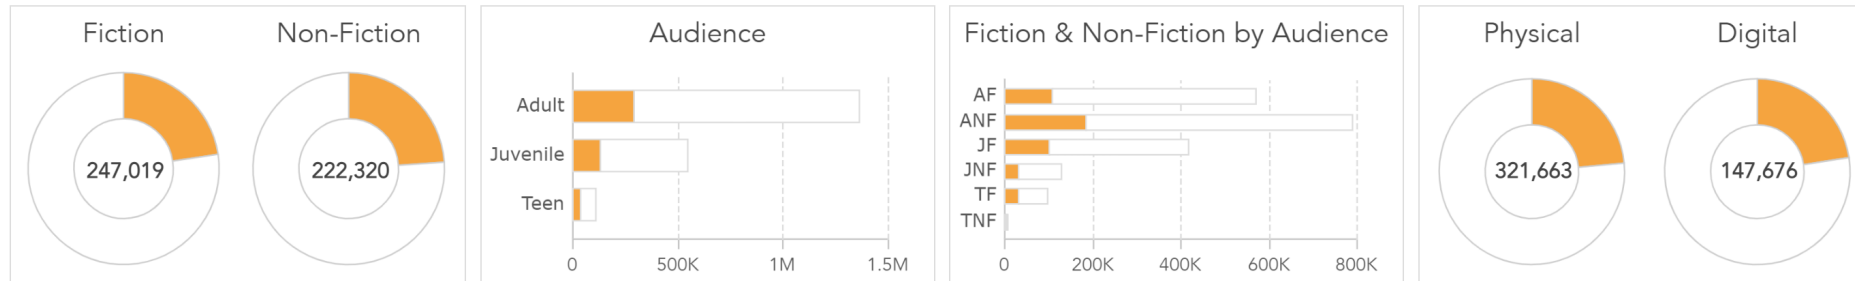

Collection Audit: Ensuring our collection is diverse

CollectionHQ:
Tracks DEI topics in
our English language
Collections

DEI Topic	Adult Fiction	Adult Non-Fiction	Juvenile Fiction	Juvenile Non-Fiction	Teen Fiction	Teen Non-Fiction	Total DEI Items
Unique DEI Items	111,071	185,200	101,398	31,778	34,550	5,342	469,339
Asian	21,027	29,644	18,107	3,962	6,780	543	80,063
Black	25,695	31,899	22,439	9,099	6,239	1,507	96,878
Disabilities & Neurodiversity	2,965	8,141	7,408	1,365	2,457	300	22,636
Equity & Social Issues	27,232	57,803	21,823	10,682	8,488	2,642	128,670
Hispanic & Latino	7,901	9,544	11,633	2,603	3,444	261	35,386
Indigenous	4,567	6,415	3,998	4,196	912	216	20,304
LGBTQIA+ & Gender Studies	21,565	18,023	6,891	1,053	12,070	778	60,380
Mental & Emotional Health	8,335	35,006	24,010	3,441	6,954	1,431	79,177
Middle Eastern & North African	1,431	6,940	1,692	869	612	145	11,689
Multicultural	7,058	7,201	19,068	2,068	7,865	268	43,528
Religion	9,173	20,240	7,984	2,279	2,272	380	42,328
Substance Abuse & Addictions	2,449	4,368	278	79	822	159	8,155