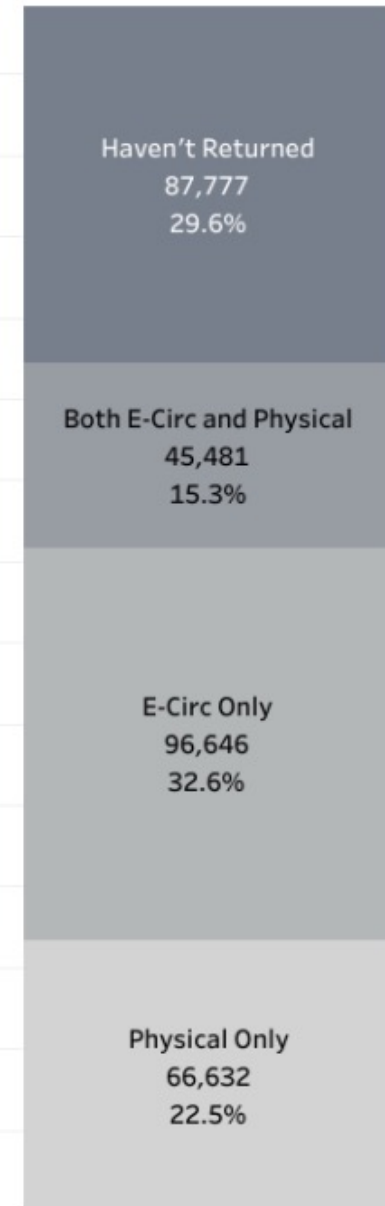

	Total Circ
FY19	11,730,624
FY20	10,924,062
FY21	8,359,441
FY22	11,432,696
FY23	12,513,943

■ eMaterial
■ Physical

FY23 Popular Titles

Top 10 Books and AV

Top 10 eBooks and eAudiobooks

Patron Type Flows

Patrons Circ Active in FY20

Patrons Circ Active in FY23

Trends in the Physical Collection

- Easing of supply chain issue caused by Covid shutdowns
- Readers are returning to print format for leisure reading
- Gathering data to discover new local trends
 - Staff Survey
 - Visit to Branches
 - Comparing FY19 to FY23 Branch Circ Stats:
- Increased the maximum holds to 30 (+5)
- Started a Diversity Audit on our Collection
- Rethinking collection size to adjust to shift during Covid shutdowns