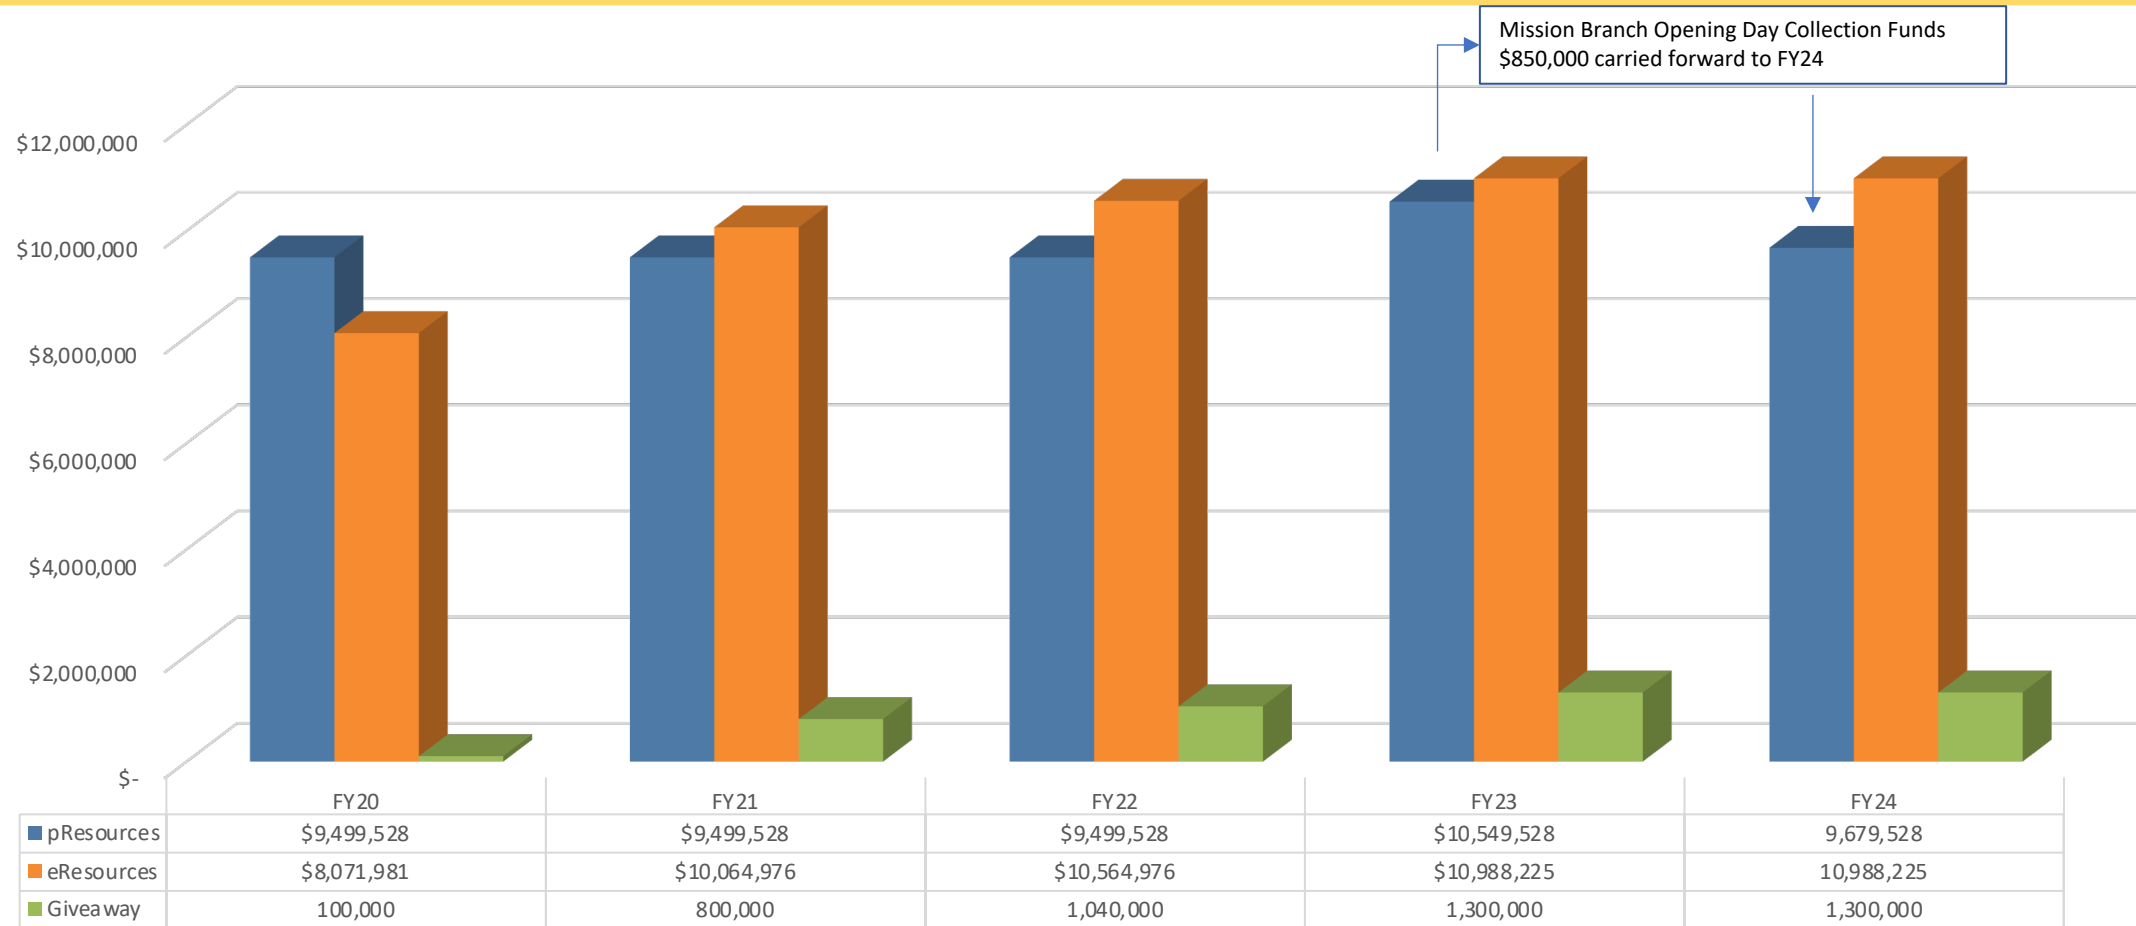

Library Collection Trends

Shellie Cocking
Chief of Collections and Technical Services
August 17, 2023
San Francisco Library Commission

5 Year Budget Trend

■ pResources ■ eResources ■ Giveaway

5 Year Circulation Trend

	Total Circ
FY19	11,730,624
FY20	10,924,062
FY21	8,359,441
FY22	11,432,696
FY23	12,513,943

■ eMaterial
■ Physical

FY23 Popular Titles

Top 10 Books and AV

Top 10 eBooks and eAudiobooks

Patron Type Flows

Patrons Circ Active in FY20

Patrons Circ Active in FY23

Trends in the Physical Collection

- Easing of supply chain issue caused by Covid shutdowns
- Readers are returning to print format for leisure reading
- Gathering data to discover new local trends
 - Staff Survey
 - Visit to Branches
 - Comparing FY19 to FY23 Branch Circ Stats:
- Increased the maximum holds to 30 (+5)
- Started a Diversity Audit on our Collection
- Rethinking collection size to adjust to shift during Covid shutdowns

Diving Deeper into Branch Trends

Comparing FY19 to FY23:

- Overall circ ↓ 14% - Turnover rate ↑ 13% (4.6 circs per year)
- Adult film circ ↓ 52% - Collection size ↓ 40%
Turnover rate ↓ 19% (6 circs per year)
- Audiobook circ ↓ 69% - Turnover rate ↓ 50% (2 circs per year)
- Children's Graphic Novels circ ↑ 49% - Turnover rate ↑ 27%
(14 circs per year)
- Adult Fiction ↓ 8% - Turnover rate ↑ 17% (4 circs per year)
- Vinyl circulation ↑ 136% - Collection size ↑ 67%
Turnover rate ↑ 41% (8.4 circs per year)