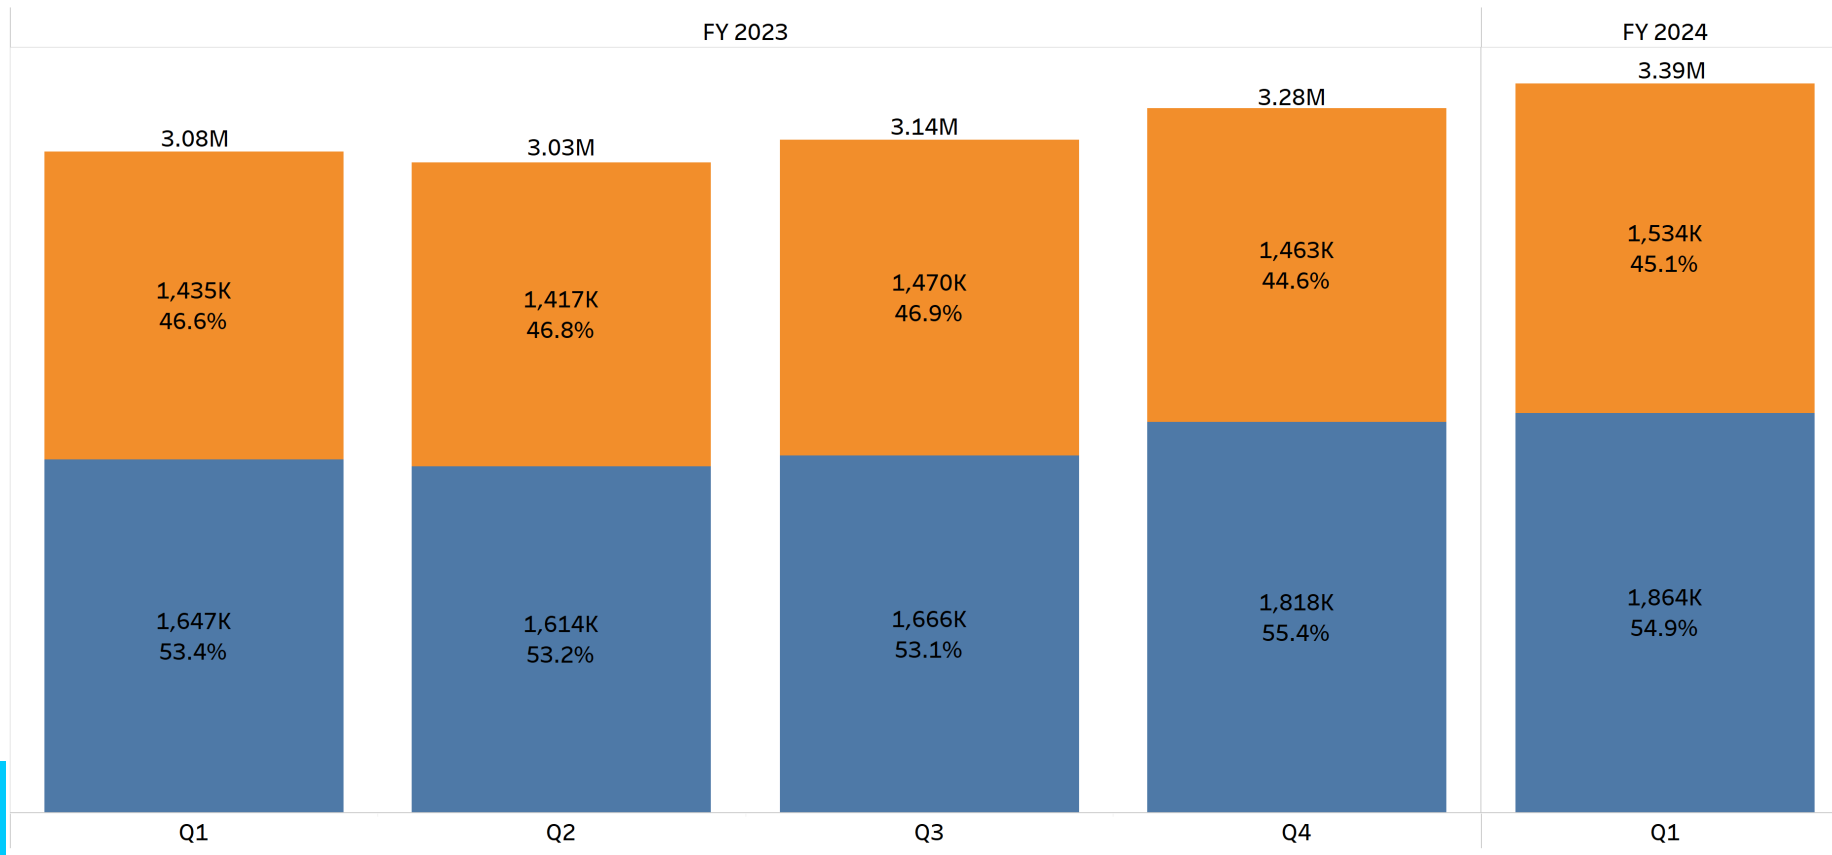

Increased Weekly Service Hours (+23)

- ✓ Chinatown Branch Library – Mondays 10 a.m. – 1 p.m. (+3 hours)
- ✓ Eureka Valley Branch Library – Thursdays 6 – 8 p.m. (+2 hours)
- ✓ Excelsior Branch Library – Mondays 10 a.m. – 1 p.m. (+3 hours)
- ✓ Golden Gate Valley Branch Library – Wednesdays 11 a.m. – 12 p.m. (+1 hour)
- ✓ Merced Branch Library – Wednesdays 10 a.m. – 12 p.m. (+2 hours)
- ✓ Noe Valley Branch Library – Mondays 11 a.m. – 12 p.m. (+1 hour)
- ✓ Park Branch Library – Mondays 11 a.m. – 12 p.m. (+1 hour)
- ✓ Parkside Branch Library – Wednesdays 10 – 11 a.m. (+1 hour)
- ✓ Potrero Branch Library – Wednesdays 12 – 1 p.m. (+1 hour)
- ✓ Presidio Branch Library – Wednesdays 10 – 11 a.m. (+1 hour)
- ✓ Richmond Branch Library – Mondays 10:00 a.m. – 1 p.m. (+3 hours)
- ✓ West Portal Branch Library – Mondays 10:00 a.m. – 1 p.m. (+3 hours)
- ✓ Western Addition Branch Library – Wednesdays 12 – 1 p.m. (+1 hour)

SFPL Trends

6% increase in library visits from FY23 Q4

SFPL Trends

3.5% increase in circulation
from FY23 Q4

Circulation
Physical vs eMaterial

SFPL Trends

7% increase in Public Computer sessions from FY23 Q4