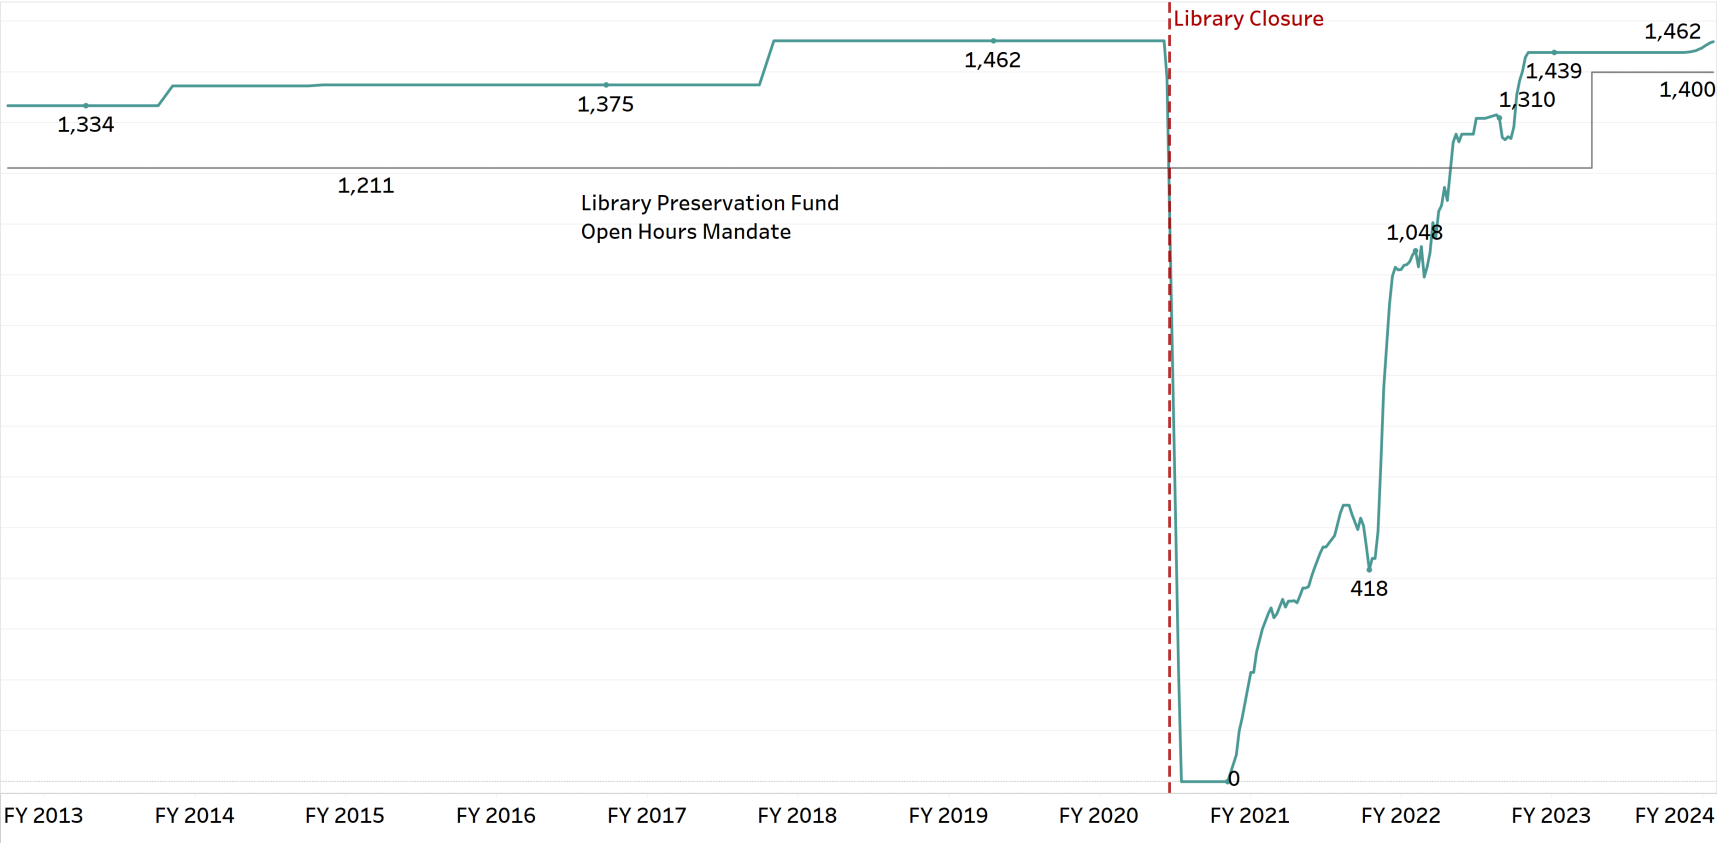

SFPL
Browse & Bounce
EXPRESS IN-PERSON SERVICES

Welcome Back In
歡迎再次回來
Bienvenidos adentro de nuevo
Maligayang Pagbabalik

Public Service Hours Timeline

SFPL Weekly Hours of Operation FY13-FY24

Staff Engagement