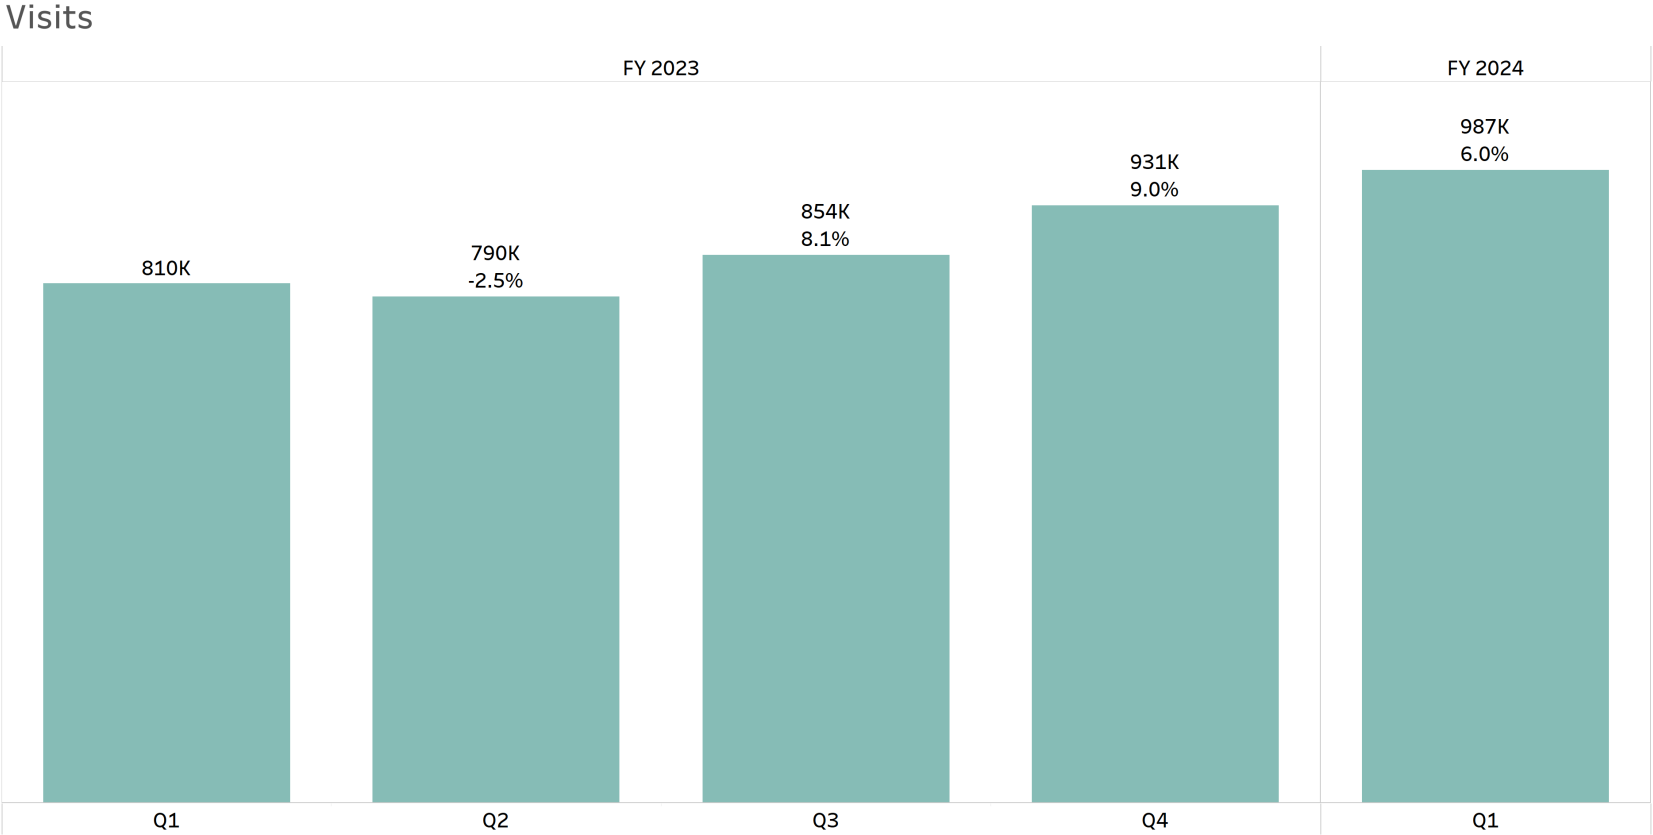

SFPL Trends

6% increase in library visits from FY23 Q4