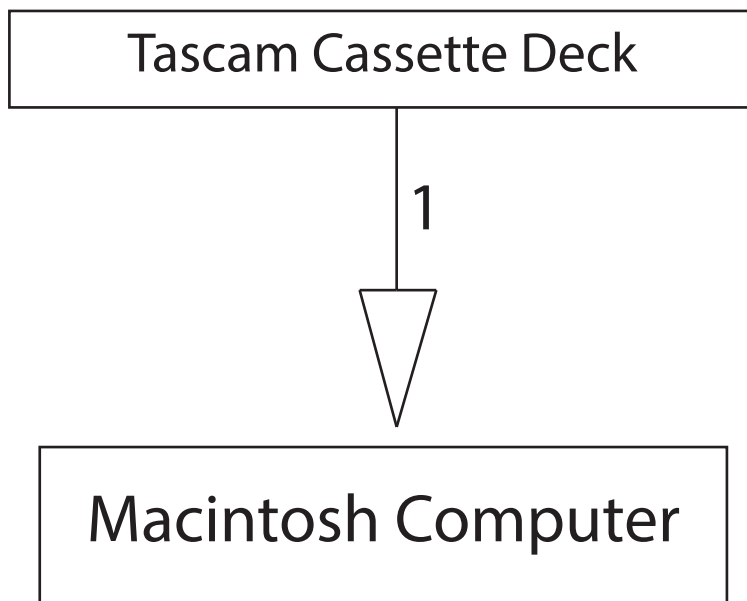

Audio Capture Wiring Diagram - SFPL DIY Digi Lab

Types of Cables Used

1. USB Type B 3.0 to USB Type A 2.0