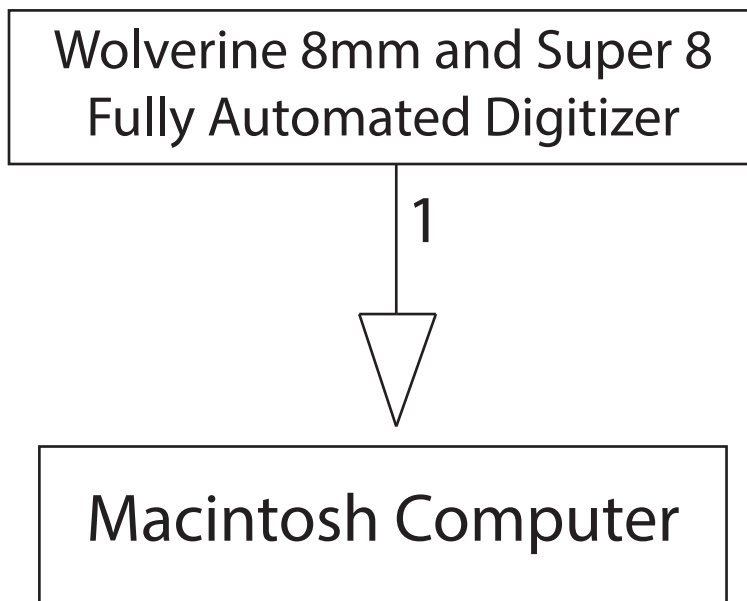

8mm & Super 8 Film Capture Wiring Diagram

SFPL DIY Digi Lab

Types of Cables Used

1. USB Type A 2.0