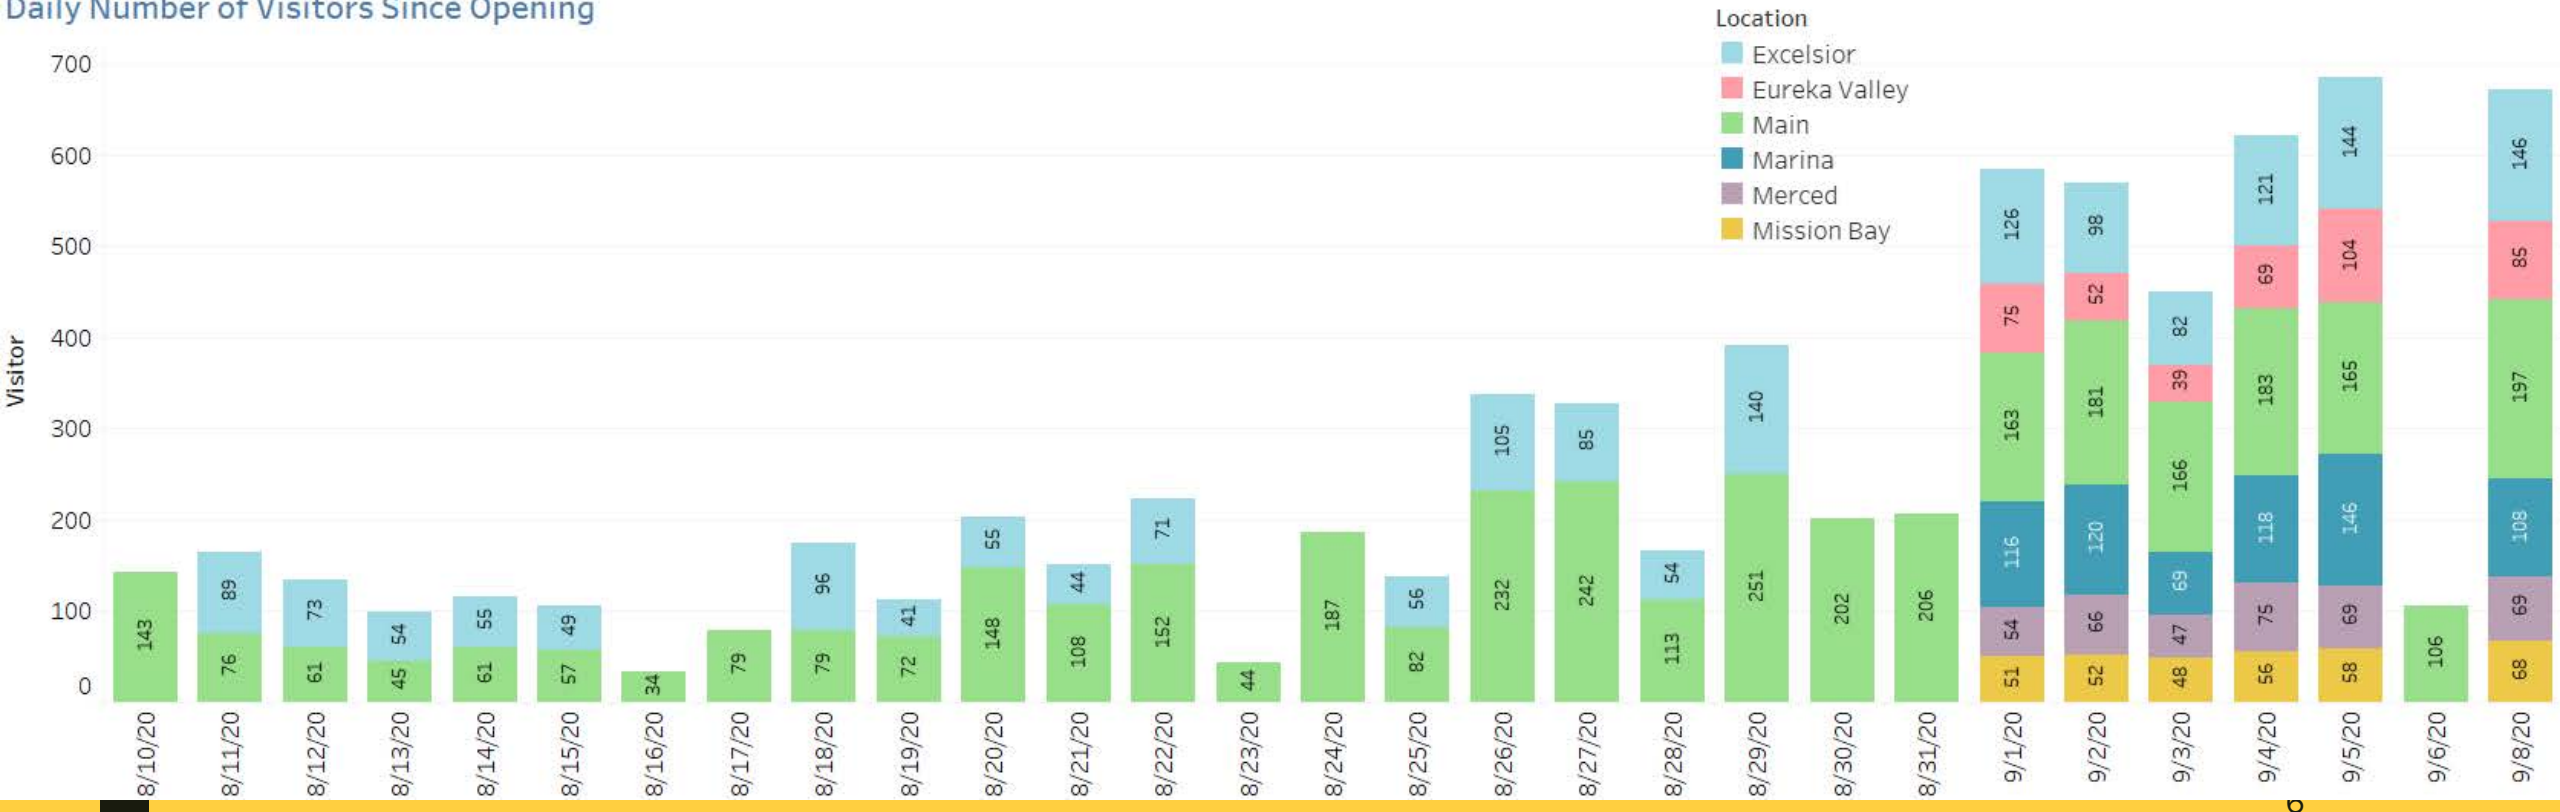

SFPL TO GO UPDATE

San Francisco
Library Commission
September 17, 2020

LAUNCHED SEPTEMBER 1
Eureka Valley/Harvey Milk Memorial,
Marina
Merced
Mission Bay

SFPL STAFF PREPARE FOR REOPENING

MANY HAPPY LIBRARY PATRONS

...AND MANY HAPPY RETURNS

Visitor Count

Total Number of Visitors Since Opening

Location	Sum	Average
Excelsior	1,784	85
Eureka Valley	424	71
Main	3,835	132
Marina	677	113
Merced	380	63
Mission Bay	333	56
Grand Total	7,433	100

Daily Number of Visitors Since Opening

Visitor Count - Hourly

Hourly Average Visits

Main

Day	Time								Grand Tot..
	10:00	11:00	12:00	1:00	2:00	3:00	4:00	5:00	
Monday	23.5	23.0	18.8	22.8	18.5	19.8	17.3	10.3	153.8
Tuesday	14.2	17.2	17.5	16.0	18.0	17.4	21.6	7.8	129.7
Wednesd..	16.5	17.3	19.3	26.3	25.3	18.0	18.3	8.5	149.4
Thursday	19.8	18.8	21.3	20.8	18.5	17.5	22.3	11.5	150.3
Friday	23.7	18.7	13.0	21.0	25.0	18.8	15.5	6.0	141.6
Saturday	26.8	19.5	20.0	22.3	17.5	25.8	16.8	7.8	156.3
Sunday			37.7	13.5	22.0	21.5	12.3	2.7	109.7
Grand To..	20.3	19.0	20.7	20.1	20.3	19.7	18.0	8.0	

Circulation

Number of Items Circulated

Location	Checkouts (SFPL To Go Items Picked Up)	Checkins	Checkins (Misc)
Eureka Valley		1	11
Excelsior	608	4,108	545
Friends for Life/Homebound	183	55	32
Main	5,991	24,864	1,805
Marina		292	31
Merced		23	43
Mission Bay		325	9
Grand Total	6,782	29,668	2,476