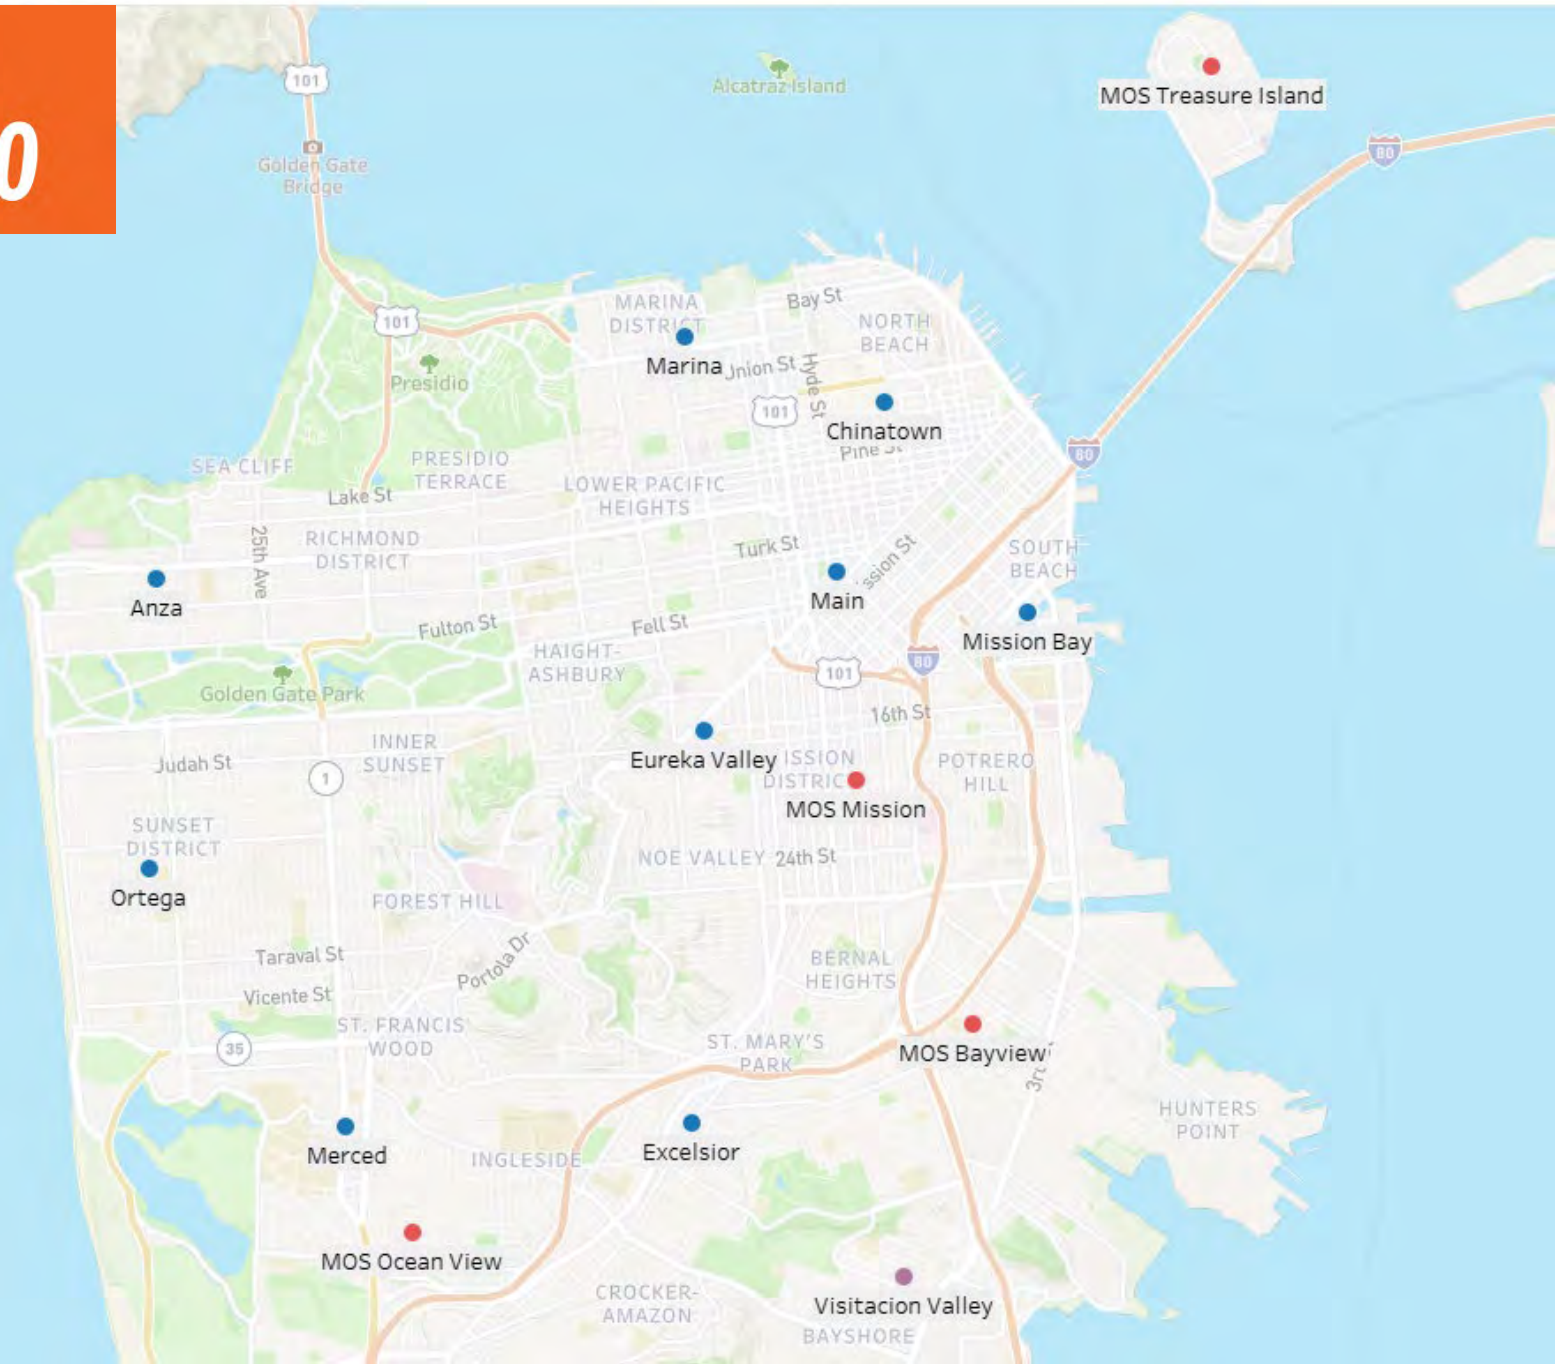

- 1 PLACE A HOLD
 - 2 WAIT TO HEAR FROM US
 - 3 PICK UP YOUR ITEMS
- sfpl.org/sfpl-to-go

SFPL To Go

- SFPL - Co-location
- SFPL - SFPL To Go
- SFPL - SFPL To Go Go

SFPL To Go

Daily Number of Visitors Since Opening - Main (excluding days closed)

SFPL To Go

Daily Number of Visitors Since Opening - Branches (excluding days closed)

Daily average (30-day): 918 visitors/day

SFPL To Go

Daily Number of Visitors Since Opening - MOS (excluding days closed)