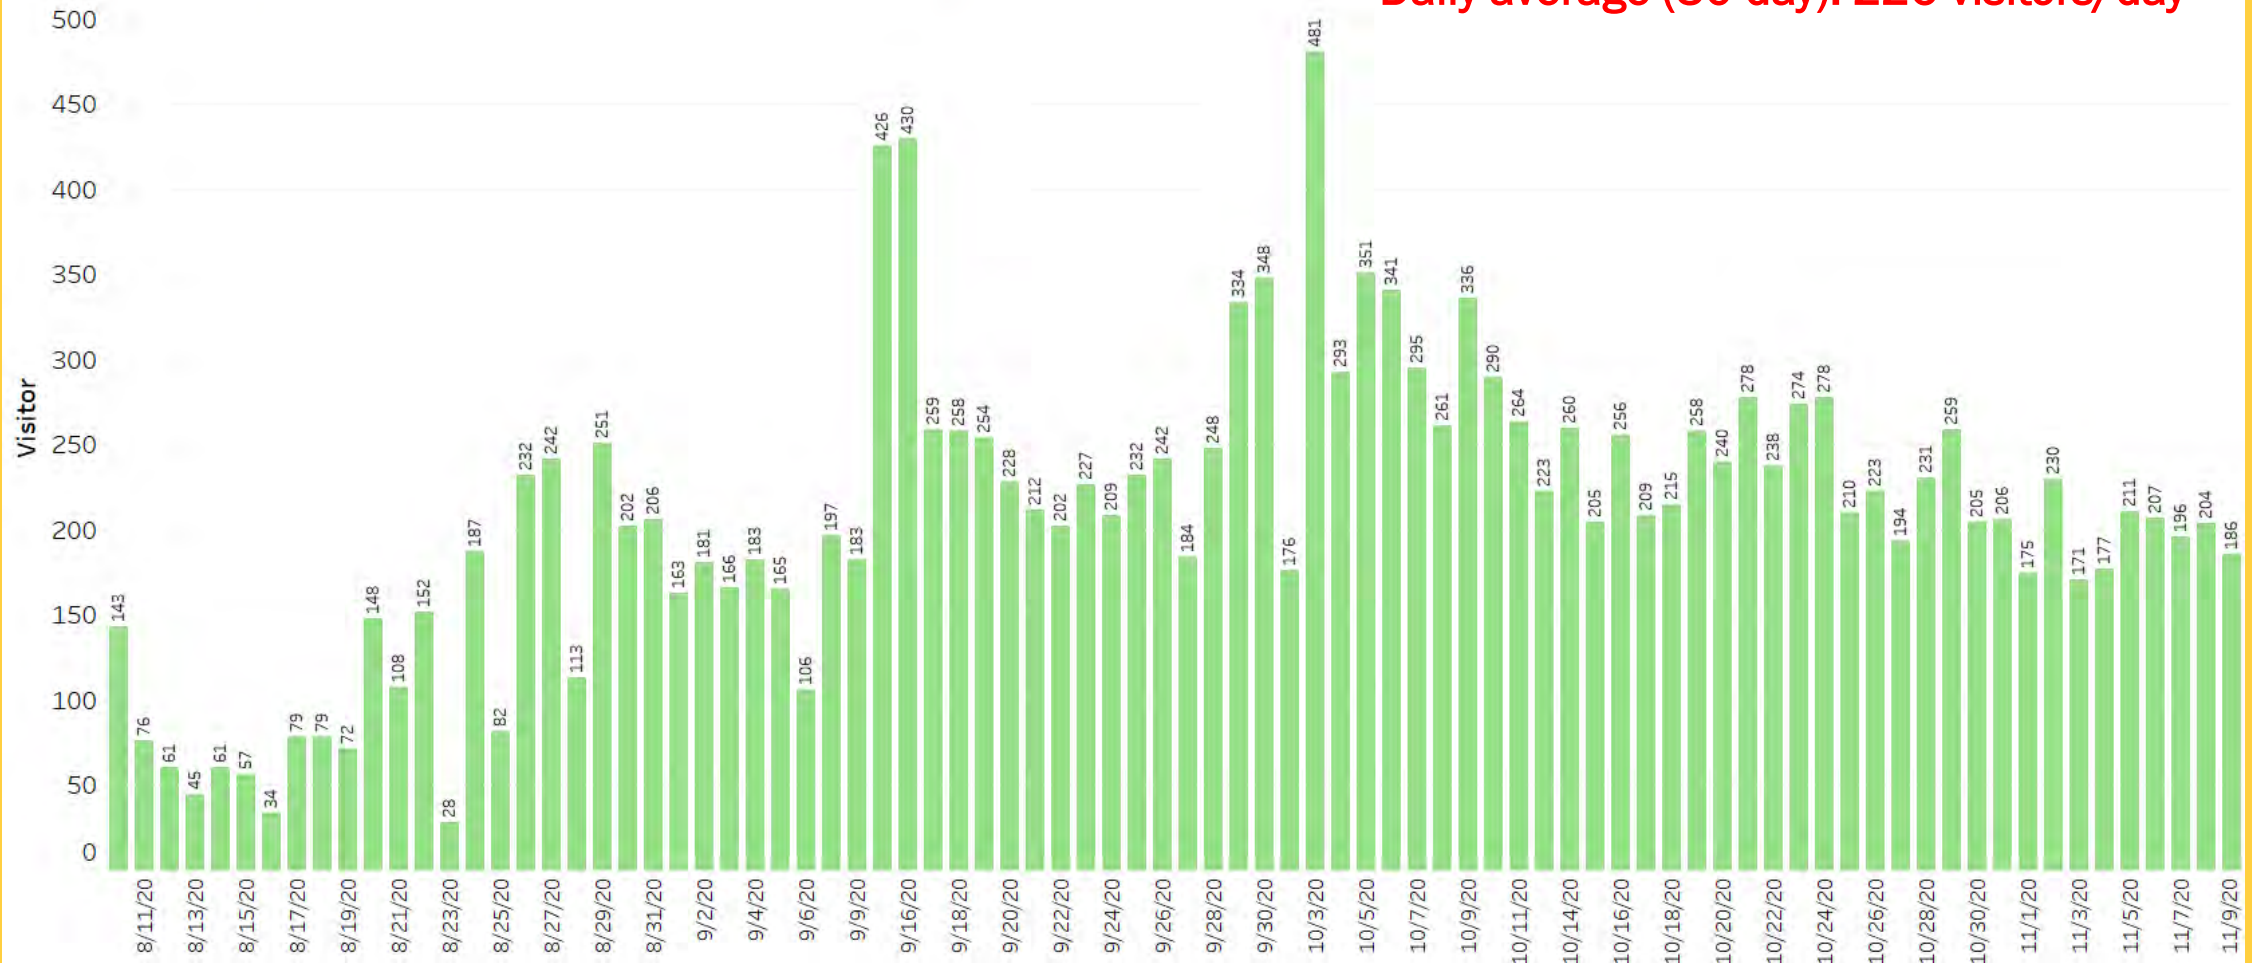

- 1 PLACE A HOLD
 - 2 WAIT TO HEAR FROM US
 - 3 PICK UP YOUR ITEMS
- sfpl.org/sfpl-to-go

SFPL To Go

- SFPL - Co-location
- SFPL - SFPL To Go
- SFPL - SFPL To Go Go

SFPL To Go

Daily Number of Visitors Since Opening - Main (excluding days closed)

SFPL To Go

Daily Number of Visitors Since Opening - Branches (excluding days closed)

Daily average (30-day): 918 visitors/day

SFPL To Go

Daily Number of Visitors Since Opening - MOS (excluding days closed)