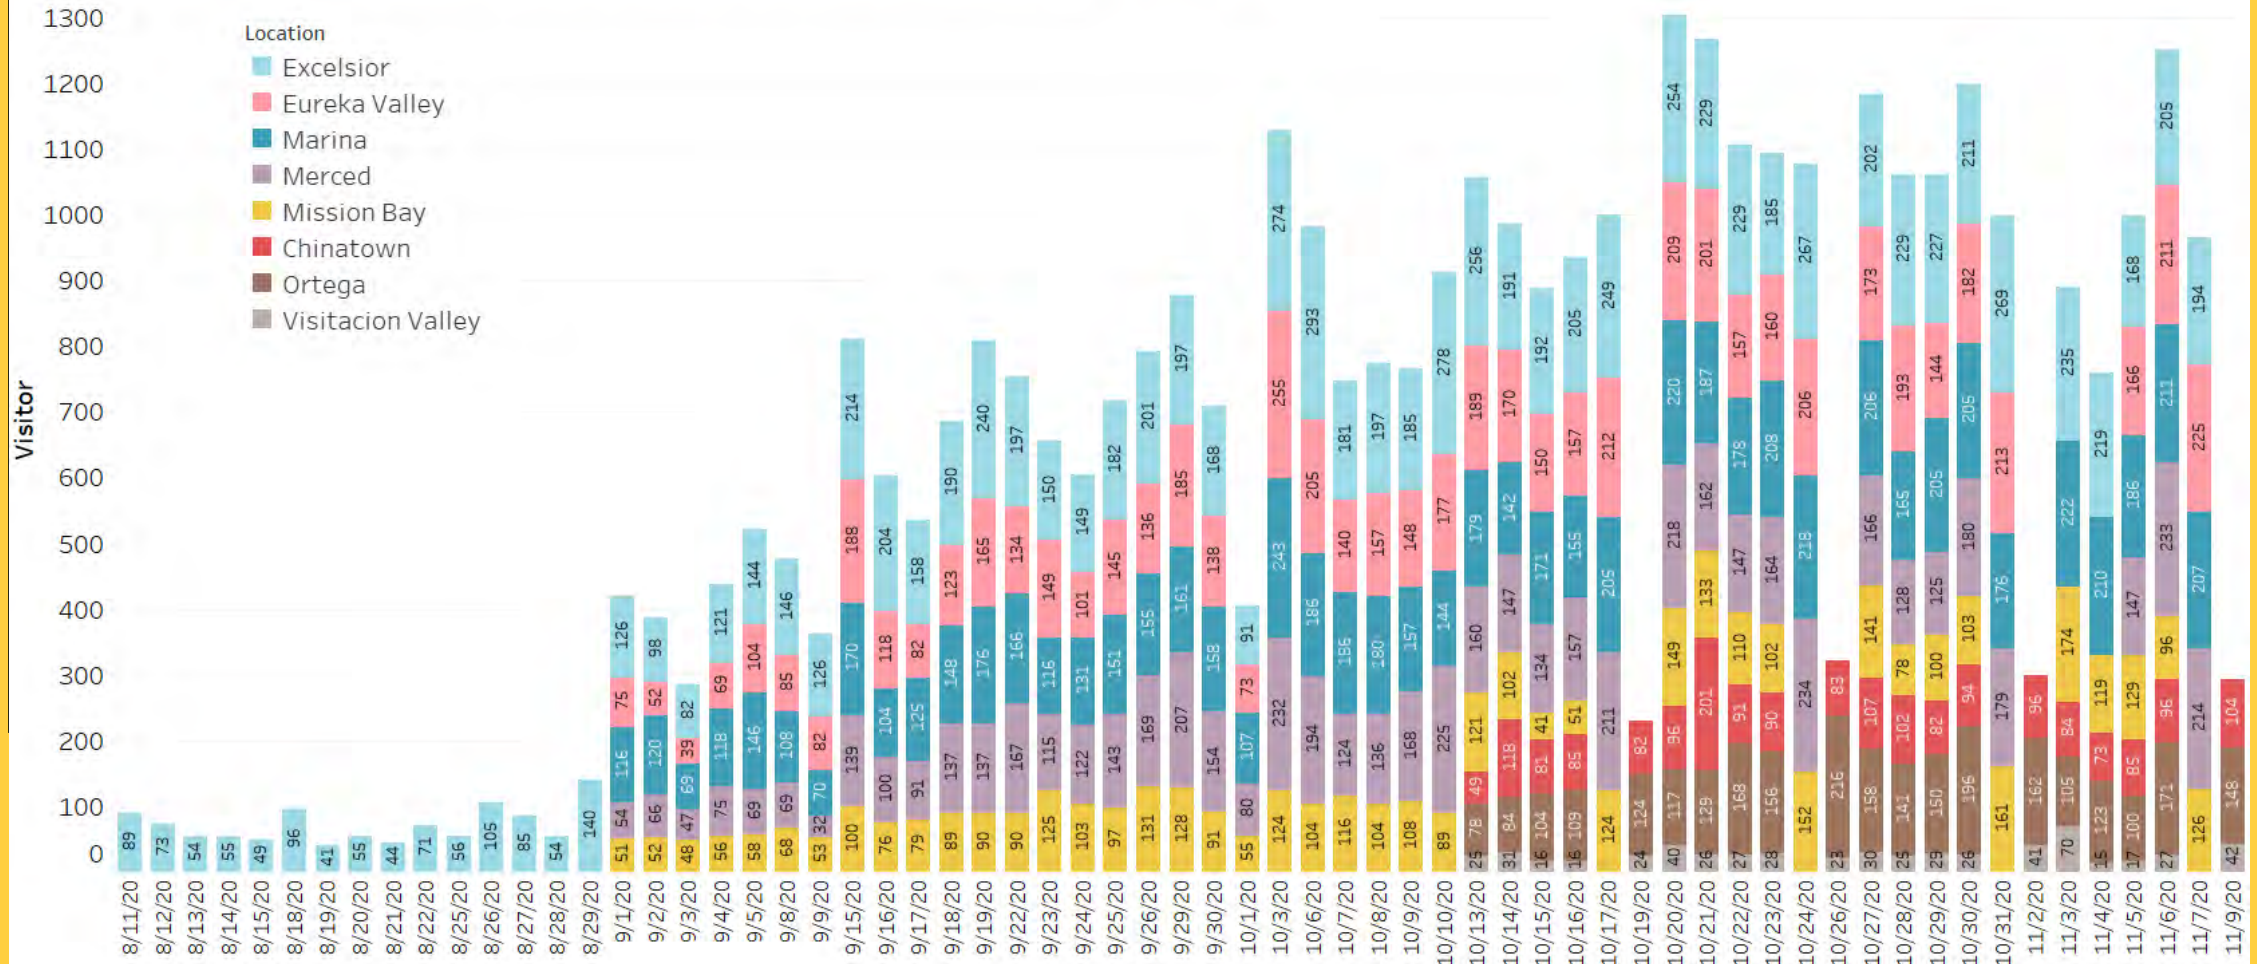

- 1 PLACE A HOLD
 - 2 WAIT TO HEAR FROM US
 - 3 PICK UP YOUR ITEMS
- sfpl.org/sfpl-to-go

SFPL To Go

- SFPL - Co-location
- SFPL - SFPL To Go
- SFPL - SFPL To Go Go

SFPL To Go

Daily Number of Visitors Since Opening - Main (excluding days closed)

SFPL To Go

Daily Number of Visitors Since Opening - Branches (excluding days closed)

Daily average (30-day): 918 visitors/day

SFPL To Go

Daily Number of Visitors Since Opening - MOS (excluding days closed)