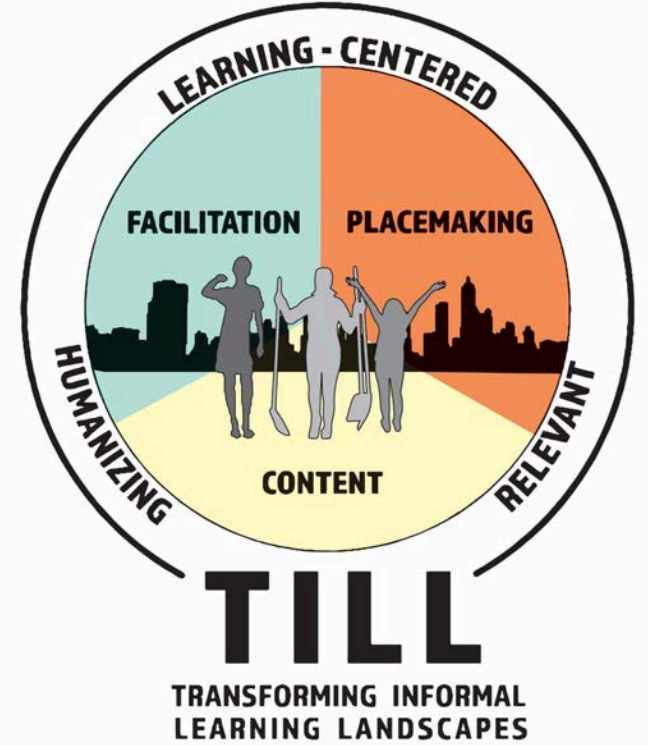

Researched Impacts

San Francisco Public Library

exploratorium

Respect

- **86%** of Middle Ground visitors said the experience brought up feelings of respect for people who were different from them

Connection

- **84%** of Middle Ground visitors said the experience brought up feelings of connection for people who were different from them

Compassion

- **80%** of Middle Ground visitors said the experience brought up feelings of compassion for people who were different from them