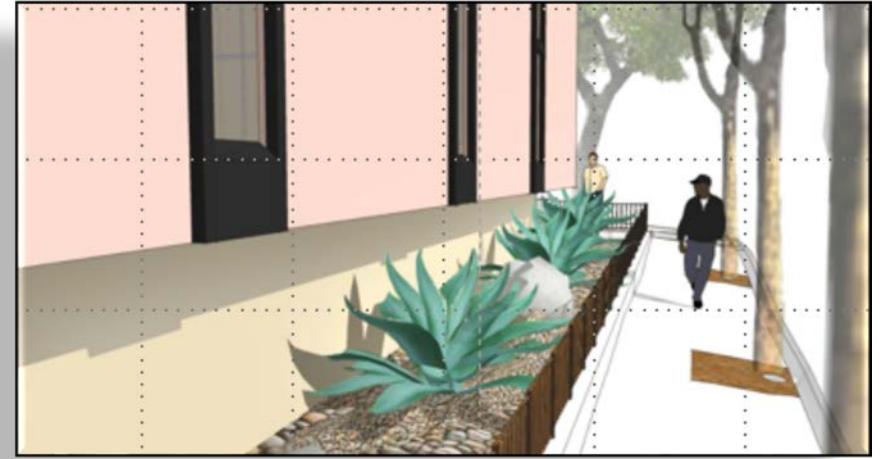

SFPL Facilities Project Update

Presidio and Eureka Valley Landscaping Improvements

April 20, 2017

Presidio Branch

Presidio Branch

Eureka Valley Branch

- Landscaping Improvements
 - ✓ Phase one design complete, bidding
 - ✓ Phase two schematic design complete
 - ✓ Improved appearance and maintainability