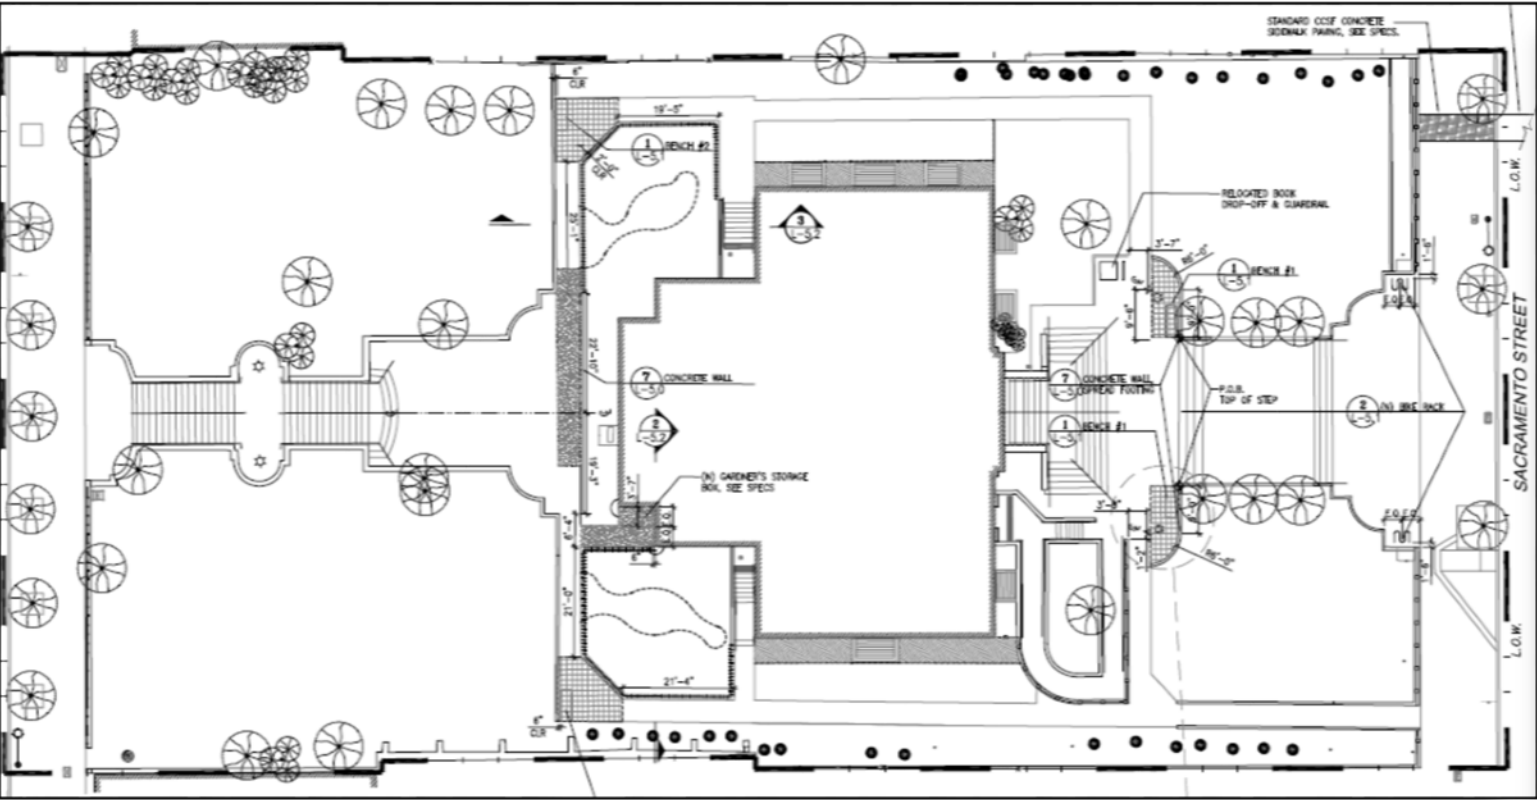

SFPL Facilities Project Update

Presidio and Eureka Valley Landscaping Improvements

April 20, 2017

Presidio Branch

Presidio Branch

Eureka Valley Branch

- Landscaping Improvements
 - ✓ Phase one design complete, bidding
 - ✓ Phase two schematic design complete
 - ✓ Improved appearance and maintainability

Eureka Valley Branch